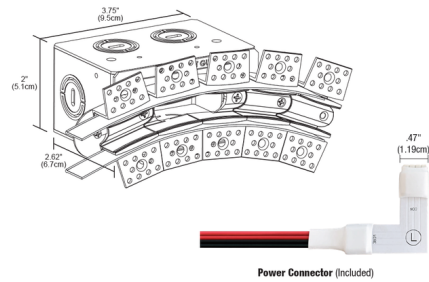

By PureEdge Lighting

Description

The DIY (Do-It-Yourself) TruCurve 1 Center Feed Power Connector allows 24VDC power to be fed from the center of the channel in one or both directions on a flexible run. LED Strip installed on the side of the channel. Can be wired as a dual feed or single feed. Note: Both LED strip and lens are sold separately. Includes Channel Joiners, Junction Box, Adjustable Mounting Bars, and Pinned Power Connector(s).

Shown in white

Specifications

COLOR	N/A
BODY FINISH	White
WATTAGE	N/A
DIMMER	N/A
DIMENSIONS	3.75" L x 2" W x 2.62" H
BULB	N/A

CLICK TO VIEW PRODUCT

Notes: