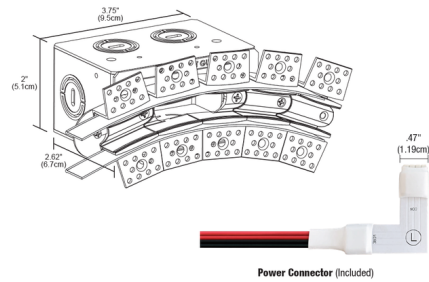

## DIY TruCurve 1 Flexible Center Feed Power Connector

By PureEdge Lighting

### Description

The DIY (Do-It-Yourself) TruCurve 1 Center Feed Power Connector allows 24VDC power to be fed from the center of the channel in one or both directions on a flexible run. LED Strip installed on the side of the channel. Can be wired as a dual feed or single feed. Note: Both LED strip and lens are sold separately. Includes Channel Joiners, Junction Box, Adjustable Mounting Bars, and Pinned Power Connector(s).

### Specifications

|             |                          |
|-------------|--------------------------|
| COLOR       | N/A                      |
| BODY FINISH | White                    |
| WATTAGE     | N/A                      |
| DIMMER      | N/A                      |
| DIMENSIONS  | 3.75" L x 2" W x 2.62" H |
| BULB        | N/A                      |