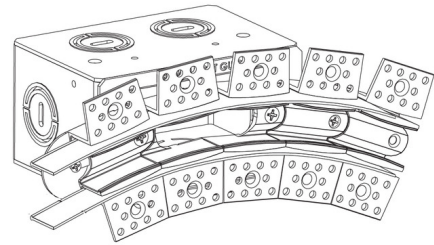

Lightology

lightology.com
866-954-4489
04-25-26

Project: _____

Company: _____

Location: _____ Fixture Type: _____

SPEC #: **EDG1485796**

Approved On: _____ Approved By: _____

DIY TruCurve 1 Flexible Center Feed Power Connector

By PureEdge Lighting

Description

The DIY (Do-It-Yourself) TruCurve 1 Center Feed Power Connector allows 24VDC power to be fed from the center of the channel in one or both directions on a flexible run. LED Strip installed on the side of the channel. Can be wired as a dual feed or single feed. Note: Both LED strip and lens are sold separately. Includes Channel Joiners, Junction Box, Adjustable Mounting Bars, and Pinned Power Connector(s).

Shown in white

Specifications

COLOR	N/A
BODY FINISH	White
WATTAGE	N/A
DIMMER	N/A
DIMENSIONS	3.75" L x 2" W x 2.62" H
BULB	N/A

CLICK TO VIEW PRODUCT

Notes: