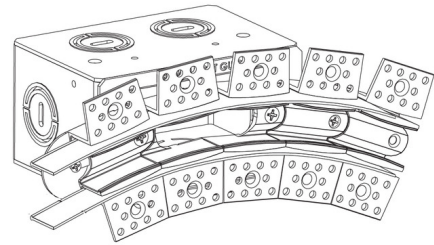

## DIY TruCurve 1 Flexible Center Feed Power Connector

By PureEdge Lighting

### Description

The DIY (Do-It-Yourself) TruCurve 1 Center Feed Power Connector allows 24VDC power to be fed from the center of the channel in one or both directions on a flexible run. LED Strip installed on the side of the channel. Can be wired as a dual feed or single feed. Note: Both LED strip and lens are sold separately. Includes Channel Joiners, Junction Box, Adjustable Mounting Bars, and Pinned Power Connector(s).

### Specifications

|             |                          |
|-------------|--------------------------|
| COLOR       | N/A                      |
| BODY FINISH | White                    |
| WATTAGE     | N/A                      |
| DIMMER      | N/A                      |
| DIMENSIONS  | 3.75" L x 2" W x 2.62" H |
| BULB        | N/A                      |