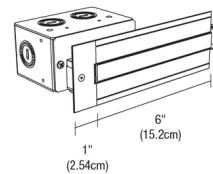

### Description

TruLine .5A End Feed Power Channel Connector allows 24VDC power to be fed from the end of the channel. LED Soft Strip (not included) may be installed flat or on one side of the channel. Includes Lens, Channel Joiners, Junction Box, Adjustable Mounting Bars, and a 90 Degree Power Connector. Designed for use with PureEdge Lighting TruColor RGBTW (Red/Blue/Green + Tunable White) TruLine .5A plaster-in LED system.

### Specifications

|             |                |
|-------------|----------------|
| COLOR       | N/A            |
| BODY FINISH | Satin Aluminum |
| WATTAGE     | N/A            |
| DIMMER      | N/A            |
| DIMENSIONS  | 6"W            |
| BULB        | N/A            |