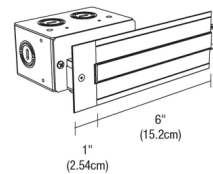

By PureEdge Lighting

Description

TruLine .5A End Feed Power Channel Connector allows 24VDC power to be fed from the end of the channel. LED Soft Strip (not included) may be installed flat or on one side of the channel. Includes Lens, Channel Joiners, Junction Box, Adjustable Mounting Bars, and a 90 Degree Power Connector. Designed for use with PureEdge Lighting TruColor RGBTW (Red/Blue/Green + Tunable White) TruLine .5A plaster-in LED system.

Shown in satin aluminum

2XB90 Power Connector Included

Specifications

COLOR	N/A
BODY FINISH	Satin Aluminum
WATTAGE	N/A
DIMMER	N/A
DIMENSIONS	6"W
BULB	N/A

CLICK TO VIEW PRODUCT

Notes: