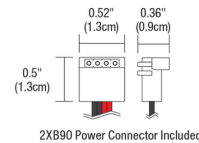

By PureEdge Lighting

Description

TruLine .5A End Feed Power Channel Connector allows 24VDC power to be fed from the end of the channel. LED Soft Strip (not included) may be installed flat or on one side of the channel. Includes Lens, Channel Joiners, Junction Box, Adjustable Mounting Bars, and a 90 Degree Power Connector. Designed for use with PureEdge Lighting TruColor RGBTW (Red/Blue/Green + Tunable White) TruLine .5A plaster-in LED system.

Shown in satin aluminum

2XB90 Power Connector Included

Specifications

COLOR	N/A
BODY FINISH	Satin Aluminum
WATTAGE	N/A
DIMMER	N/A
DIMENSIONS	6"W
BULB	N/A

CLICK TO VIEW PRODUCT

Notes: