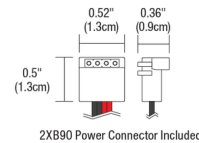

### Description

TruLine .5A End Feed Power Channel Connector allows 24VDC power to be fed from the end of the channel. LED Soft Strip (not included) may be installed flat or on one side of the channel. Includes Lens, Channel Joiners, Junction Box, Adjustable Mounting Bars, and a 90 Degree Power Connector. Designed for use with PureEdge Lighting TruColor RGBTW (Red/Blue/Green + Tunable White) TruLine .5A plaster-in LED system.

### Specifications

|             |                |
|-------------|----------------|
| COLOR       | N/A            |
| BODY FINISH | Satin Aluminum |
| WATTAGE     | N/A            |
| DIMMER      | N/A            |
| DIMENSIONS  | 6"W            |
| BULB        | N/A            |