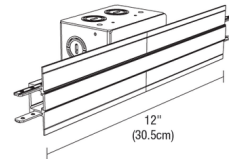

### Description

TruLine .5A Center Feed Power Channel Connector allows 24VDC power to be fed from the center of the channel in one or both directions. LED Soft Strip (not included) may be installed flat or on side of the channel. Includes Lens, Channel Joiners, Junction Box, Adjustable Mounting Bars, Two 90 Degree Power Connectors, as well as Left and Right Power Connectors. Can be wired as a single or dual power feed. Designed for use with PureEdge Lighting RGBW (Red/Blue/Green + White) TruLine .5A plaster-in LED system.

### Specifications

COLOR	.....	N/A
BODY FINISH	.....	Satin Aluminum
WATTAGE	.....	N/A
DIMMER	.....	N/A
DIMENSIONS	.....	12"W
BULB	.....	N/A

CLICK TO VIEW PRODUCT

Notes: