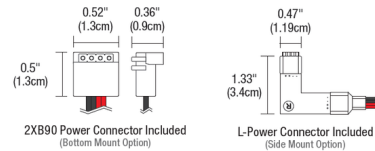

## TruLine .5A RGBW Center Feed Power Connector By PureEdge Lighting

### Description

TruLine .5A Center Feed Power Channel Connector allows 24VDC power to be fed from the center of the channel in one or both directions. LED Soft Strip (not included) may be installed flat or on side of the channel. Includes Lens, Channel Joiners, Junction Box, Adjustable Mounting Bars, Two 90 Degree Power Connectors, as well as Left and Right Power Connectors. Can be wired as a single or dual power feed. Designed for use with PureEdge Lighting RGBW (Red/Blue/Green + White) TruLine .5A plaster-in LED system.

### Specifications

COLOR	N/A
BODY FINISH	Satin Aluminum
WATTAGE	N/A
DIMMER	N/A
DIMENSIONS	12"W
BULB	N/A

CLICK TO VIEW PRODUCT

Notes: