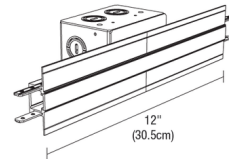

### Description

TruLine .5A Center Feed Power Channel Connector allows 24VDC power to be fed from the center of the channel in one or both directions. LED Soft Strip (not included) may be installed flat or on side of the channel. Includes Lens, Channel Joiners, Junction Box, Adjustable Mounting Bars, Two 90 Degree Power Connectors, as well as Left and Right Power Connectors. Can be wired as a single or dual power feed. Designed for use with PureEdge Lighting RGBW (Red/Blue/Green + White) TruLine .5A plaster-in LED system.

### Specifications

COLOR	N/A
BODY FINISH	Satin Aluminum
WATTAGE	N/A
DIMMER	N/A
DIMENSIONS	12"W
BULB	N/A

CLICK TO VIEW PRODUCT

Notes: