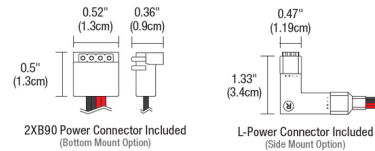

## TruLine .5A RGBW Center Feed Power Connector By PureEdge Lighting

### Description

TruLine .5A Center Feed Power Channel Connector allows 24VDC power to be fed from the center of the channel in one or both directions. LED Soft Strip (not included) may be installed flat or on side of the channel. Includes Lens, Channel Joiners, Junction Box, Adjustable Mounting Bars, Two 90 Degree Power Connectors, as well as Left and Right Power Connectors. Can be wired as a single or dual power feed. Designed for use with PureEdge Lighting RGBW (Red/Blue/Green + White) TruLine .5A plaster-in LED system.

### Specifications

COLOR	.....	N/A
BODY FINISH	.....	Satin Aluminum
WATTAGE	.....	N/A
DIMMER	.....	N/A
DIMENSIONS	.....	12"W
BULB	.....	N/A

CLICK TO VIEW PRODUCT

Notes: