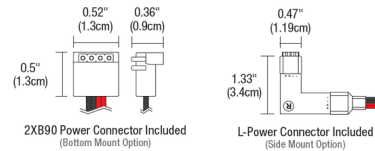

Lightology

lightology.com
866-954-4489
07-10-26

Project: _____
 Company: _____
 Location: _____ Fixture Type: _____
 SPEC #: **EDG1485809**
 Approved On: _____ Approved By: _____

TruLine .5A TruColor RGBTW Center Feed Power Connector By PureEdge Lighting

Description

TruLine .5A Center Feed Power Channel Connector allows 24VDC power to be fed from the center of the channel in one or both directions. LED Soft Strip (not included) may be installed flat or on side of the channel. Includes Lens, Channel Joiners, Junction Box, Adjustable Mounting Bars, Two 90 Degree Power Connectors, as well as Left and Right Power Connectors. Can be wired as a single or dual power feed. Designed for use with PureEdge Lighting TruColor RGBTW (Red/Blue/Green + Tunable White) TruLine .5A plaster-in LED system.

Shown in satin aluminum

Specifications

COLOR	N/A
BODY FINISH	Satin Aluminum
WATTAGE	N/A
DIMMER	N/A
DIMENSIONS	12"W
BULB	N/A

CLICK TO VIEW PRODUCT

Notes: