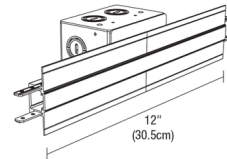

Description

TruLine .5A Center Feed Power Channel Connector allows 24VDC power to be fed from the center of the channel in one or both directions. LED Soft Strip (not included) may be installed flat or on side of the channel. Includes Lens, Channel Joiners, Junction Box, Adjustable Mounting Bars, Two 90 Degree Power Connectors, as well as Left and Right Power Connectors. Can be wired as a single or dual power feed. Designed for use with PureEdge Lighting TruColor RGBTW (Red/Blue/Green + Tunable White) TruLine .5A plaster-in LED system.

Shown in satin aluminum

Specifications

COLOR	N/A
BODY FINISH	Satin Aluminum
WATTAGE	N/A
DIMMER	N/A
DIMENSIONS	12"W
BULB	N/A

CLICK TO VIEW PRODUCT

Notes: