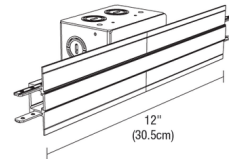

Description

TruLine .5A Center Feed Power Channel Connector allows 24VDC power to be fed from the center of the channel in one or both directions. LED Soft Strip (not included) may be installed flat or on side of the channel. Includes Lens, Channel Joiners, Junction Box, Adjustable Mounting Bars, Two 90 Degree Power Connectors, as well as Left and Right Power Connectors. Can be wired as a single or dual power feed. Designed for use with PureEdge Lighting TruColor RGBTW (Red/Blue/Green + Tunable White) TruLine .5A plaster-in LED system.

Shown in satin aluminum

Specifications

COLOR	N/A
BODY FINISH	Satin Aluminum
WATTAGE	N/A
DIMMER	N/A
DIMENSIONS	12"W
BULB	N/A

CLICK TO VIEW PRODUCT

Notes: