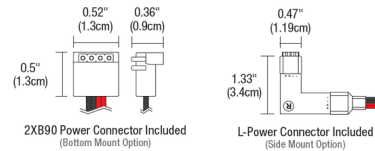

Lightology

lightology.com
866-954-4489
04-25-26

Project: _____
 Company: _____
 Location: _____ Fixture Type: _____
 SPEC #: **EDG1485809**
 Approved On: _____ Approved By: _____

TruLine .5A TruColor RGBTW Center Feed Power Connector By PureEdge Lighting

Description

TruLine .5A Center Feed Power Channel Connector allows 24VDC power to be fed from the center of the channel in one or both directions. LED Soft Strip (not included) may be installed flat or on side of the channel. Includes Lens, Channel Joiners, Junction Box, Adjustable Mounting Bars, Two 90 Degree Power Connectors, as well as Left and Right Power Connectors. Can be wired as a single or dual power feed. Designed for use with PureEdge Lighting TruColor RGBTW (Red/Blue/Green + Tunable White) TruLine .5A plaster-in LED system.

Shown in satin aluminum

Specifications

COLOR	N/A
BODY FINISH	Satin Aluminum
WATTAGE	N/A
DIMMER	N/A
DIMENSIONS	12"W
BULB	N/A

CLICK TO VIEW PRODUCT

Notes: