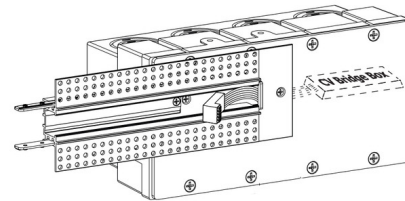

Lightology

lightology.com
866-954-4489
07-10-26

Project: _____

Company: _____

Location: _____ Fixture Type: _____

SPEC #: **EDG1485816**

Approved On: _____ Approved By: _____

TruLine .5A End Power Connector with WiZ Pro Bridgebox/J-Box By PureEdge Lighting

Description

The TruLine .5A End Feed Power Connector includes a WiZ Pro CV Bridgebox in a 4 gang junction box with adjustable bar hangers. B90 Pin Connector for LED strip, and Channel Joiners. LED Strip (not included) may be installed flat on the bottom or side of the channel. Two Class 2, 14AWG stranded conductors from the remote power supply up to 40 feet away are required.

Shown in white

Specifications

COLOR	N/A
BODY FINISH	White
WATTAGE	N/A
DIMMER	N/A
DIMENSIONS	6"L
BULB	N/A

CLICK TO VIEW PRODUCT

Notes: