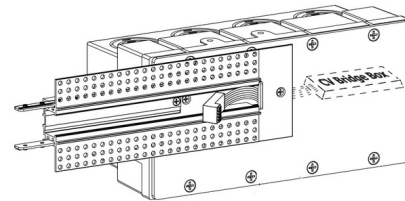

Description

The TruLine .5A End Feed Power Connector includes a WiZ Pro CV Bridgebox in a 4 gang junction box with adjustable bar hangers. B90 Pin Connector for LED strip, and Channel Joiners. LED Strip (not included) may be installed flat on the bottom or side of the channel. Two Class 2, 14AWG stranded conductors from the remote power supply up to 40 feet away are required.

Shown in white

Specifications

COLOR	N/A
BODY FINISH	White
WATTAGE	N/A
DIMMER	N/A
DIMENSIONS	6"L
BULB	N/A

CLICK TO VIEW PRODUCT

Notes: