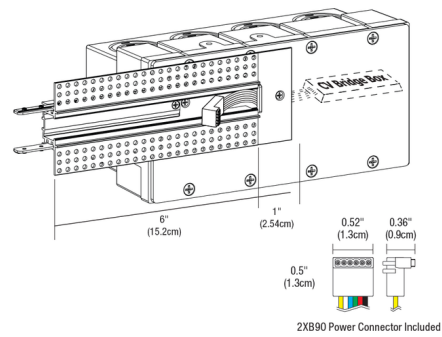

Lightology

lightology.com
866-954-4489
07-10-26

Project: _____

Company: _____

Location: _____ Fixture Type: _____

SPEC #: **EDG1485816**

Approved On: _____ Approved By: _____

TruLine .5A End Power Connector with WiZ Pro Bridgebox/J-Box By PureEdge Lighting

Description

The TruLine .5A End Feed Power Connector includes a WiZ Pro CV Bridgebox in a 4 gang junction box with adjustable bar hangers. B90 Pin Connector for LED strip, and Channel Joiners. LED Strip (not included) may be installed flat on the bottom or side of the channel. Two Class 2, 14AWG stranded conductors from the remote power supply up to 40 feet away are required.

Shown in white

Specifications

COLOR	N/A
BODY FINISH	White
WATTAGE	N/A
DIMMER	N/A
DIMENSIONS	6"L
BULB	N/A

CLICK TO VIEW PRODUCT

Notes: