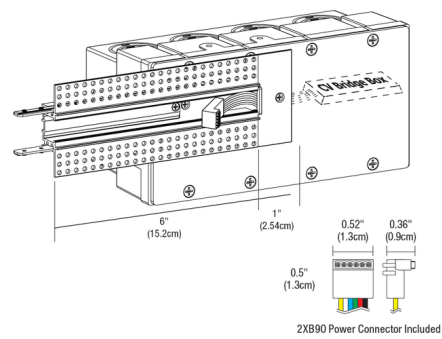

Lightology

lightology.com
866-954-4489
04-25-26

Project: _____
 Company: _____
 Location: _____ Fixture Type: _____
 SPEC #: **EDG1485816**
 Approved On: _____ Approved By: _____

TruLine .5A End Power Connector with WiZ Pro Bridgebox/J-Box By PureEdge Lighting

Description

The TruLine .5A End Feed Power Connector includes a WiZ Pro CV Bridgebox in a 4 gang junction box with adjustable bar hangers. B90 Pin Connector for LED strip, and Channel Joiners. LED Strip (not included) may be installed flat on the bottom or side of the channel. Two Class 2, 14AWG stranded conductors from the remote power supply up to 40 feet away are required.

Shown in white

Specifications

COLOR	N/A
BODY FINISH	White
WATTAGE	N/A
DIMMER	N/A
DIMENSIONS	6"L
BULB	N/A

CLICK TO VIEW PRODUCT

Notes: