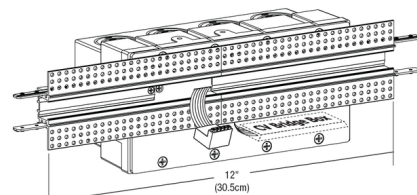

Description

The TruLine .5A Single Center Feed Power Connector includes a WiZ Pro CV Bridgebox in a 4-Gang Junction Box with Adjustable Hanger Bars, Channel Joiners, two 90 Power Connectors, as well as Left and Right Power Connectors. LED Strip (not included) may be installed flat on the bottom or side of the channel. Two Class 2, 14 AWG stranded conductors from the Remote Power Supply are required per WiZ Pro CV Bridgebox. Options: DW: Static White TW: Tunable White TC5W5: TruColor RGB TW 5 Watts RGB + 5 Watts Tunable White TC5W7: TruColor RGB TW 5 Watts RGB + 7 Watts Tunable White

Shown in white

Specifications

COLOR	N/A
BODY FINISH	White
WATTAGE	N/A
DIMMER	N/A
DIMENSIONS	12"L
BULB	N/A

CLICK TO VIEW PRODUCT

Notes: