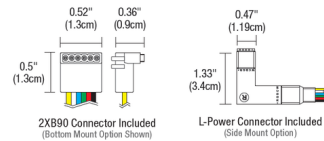

Description

The TruLine .5A Single Center Feed Power Connector includes a WiZ Pro CV Bridgebox in a 4-Gang Junction Box with Adjustable Hanger Bars, Channel Joiners, two 90 Power Connectors, as well as Left and Right Power Connectors. LED Strip (not included) may be installed flat on the bottom or side of the channel. Two Class 2, 14 AWG stranded conductors from the Remote Power Supply are required per WiZ Pro CV Bridgebox. Options: DW: Static White TW: Tunable White TC5W5: TruColor RGB TW 5 Watts RGB + 5 Watts Tunable White TC5W7: TruColor RGB TW 5 Watts RGB + 7 Watts Tunable White

Shown in white

Specifications

COLOR	N/A
BODY FINISH	White
WATTAGE	N/A
DIMMER	N/A
DIMENSIONS	12"L
BULB	N/A

CLICK TO VIEW PRODUCT

Notes: