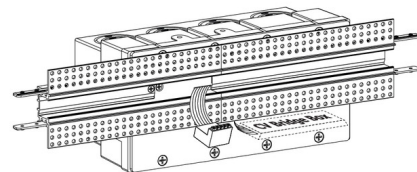

Lightology

lightology.com
866-954-4489
07-10-26

Project: _____
 Company: _____
 Location: _____ Fixture Type: _____
 SPEC #: **EDG1485820**
 Approved On: _____ Approved By: _____

Truline .5A Single Center Power Connector and CV Bridgebox By PureEdge Lighting

Description

The TruLine .5A Single Center Feed Power Connector includes a WiZ Pro CV Bridgebox in a 4-Gang Junction Box with Adjustable Hanger Bars, Channel Joiners, two 90 Power Connectors, as well as Left and Right Power Connectors. LED Strip (not included) may be installed flat on the bottom or side of the channel. Two Class 2, 14 AWG stranded conductors from the Remote Power Supply are required per WiZ Pro CV Bridgebox. Options: DW: Static White TW: Tunable White TC5W5: TruColor RGB TW 5 Watts RGB + 5 Watts Tunable White TC5W7: TruColor RGB TW 5 Watts RGB + 7 Watts Tunable White

Shown in white

Specifications

COLOR	N/A
BODY FINISH	White
WATTAGE	N/A
DIMMER	N/A
DIMENSIONS	12"L
BULB	N/A

CLICK TO VIEW PRODUCT

Notes: