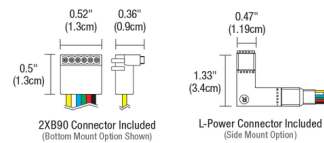

Description

The TruLine .5A Single Center Feed Power Connector includes a WiZ Pro CV Bridgebox in a 4-Gang Junction Box with Adjustable Hanger Bars, Channel Joiners, two 90 Power Connectors, as well as Left and Right Power Connectors. LED Strip (not included) may be installed flat on the bottom or side of the channel. Two Class 2, 14 AWG stranded conductors from the Remote Power Supply are required per WiZ Pro CV Bridgebox. Options: DW: Static White TW: Tunable White TC5W5: TruColor RGB TW 5 Watts RGB + 5 Watts Tunable White TC5W7: TruColor RGB TW 5 Watts RGB + 7 Watts Tunable White

Shown in white

Specifications

COLOR	N/A
BODY FINISH	White
WATTAGE	N/A
DIMMER	N/A
DIMENSIONS	12"L
BULB	N/A

CLICK TO VIEW PRODUCT

Notes: