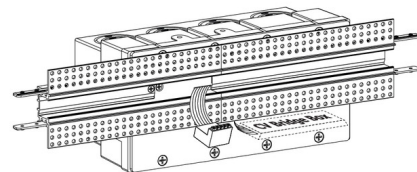

Lightology

lightology.com
866-954-4489
04-25-26

Project: _____
 Company: _____
 Location: _____ Fixture Type: _____
 SPEC #: **EDG1485820**
 Approved On: _____ Approved By: _____

Truline .5A Single Center Power Connector and CV Bridgebox By PureEdge Lighting

Description

The TruLine .5A Single Center Feed Power Connector includes a WiZ Pro CV Bridgebox in a 4-Gang Junction Box with Adjustable Hanger Bars, Channel Joiners, two 90 Power Connectors, as well as Left and Right Power Connectors. LED Strip (not included) may be installed flat on the bottom or side of the channel. Two Class 2, 14 AWG stranded conductors from the Remote Power Supply are required per WiZ Pro CV Bridgebox. Options: DW: Static White TW: Tunable White TC5W5: TruColor RGB TW 5 Watts RGB + 5 Watts Tunable White TC5W7: TruColor RGB TW 5 Watts RGB + 7 Watts Tunable White

Shown in white

Specifications

COLOR	N/A
BODY FINISH	White
WATTAGE	N/A
DIMMER	N/A
DIMENSIONS	12"L
BULB	N/A

CLICK TO VIEW PRODUCT

Notes: