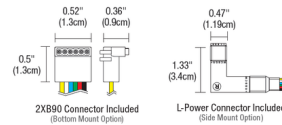

Description

The TruLine .5A Pure Smart Single L Power Channel Connector includes a WiZ Pro CV Bridgebox in a 4-Gang Junction Box, Lens, Channel Joiners, Adjustable Mounting Bars, Two 90 Degree Power Connectors, as well as Left and Right Power Connectors. Allows 24VDC power supply to be fed from corners for 90 degree turns (with power) in picture frame installations either in one or both directions. LED Strip (not included) installs on the side of the channel to create continuous illumination on a wall or ceiling.

Options: DW: Static White TW: Tunable White TC5W5: TruColor RGB TW 5 Watts RGB + 5 Watts Tunable White TC5W7: TruColor RGB TW 5 Watts RGB + 7 Watts Tunable White

Shown in white

Specifications

COLOR	N/A
BODY FINISH	White
WATTAGE	N/A
DIMMER	N/A
DIMENSIONS	6"W x 6"H
BULB	N/A