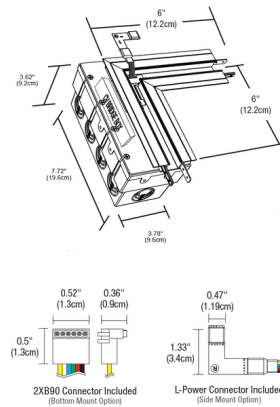

Description

The TruLine .5A Pure Smart Single L Power Channel Connector includes a WiZ Pro CV Bridgebox in a 4-Gang Junction Box, Lens, Channel Joiners, Adjustable Mounting Bars, Two 90 Degree Power Connectors, as well as Left and Right Power Connectors. Allows 24VDC power supply to be fed from corners for 90 degree turns (with power) in picture frame installations either in one or both directions. LED Strip (not included) installs on the side of the channel to create continuous illumination on a wall or ceiling.

Options: DW: Static White TW: Tunable White TC5W5: TruColor RGB TW 5 Watts RGB + 5 Watts Tunable White TC5W7: TruColor RGB TW 5 Watts RGB + 7 Watts Tunable White

Shown in white

Specifications

COLOR	N/A
BODY FINISH	White
WATTAGE	N/A
DIMMER	N/A
DIMENSIONS	6"W x 6"H
BULB	N/A