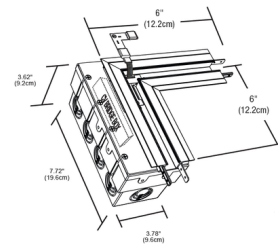

Description

The TruLine .5A Pure Smart Single L Power Channel Connector includes a WiZ Pro CV Bridgebox in a 4-Gang Junction Box, Lens, Channel Joiners, Adjustable Mounting Bars, Two 90 Degree Power Connectors, as well as Left and Right Power Connectors. Allows 24VDC power supply to be fed from corners for 90 degree turns (with power) in picture frame installations either in one or both directions. LED Strip (not included) installs on the side of the channel to create continuous illumination on a wall or ceiling.

Options: DW: Static White TW: Tunable White TC5W5: TruColor RGB TW 5 Watts RGB + 5 Watts Tunable White TC5W7: TruColor RGB TW 5 Watts RGB + 7 Watts Tunable White

Shown in white

Specifications

COLOR	N/A
BODY FINISH	White
WATTAGE	N/A
DIMMER	N/A
DIMENSIONS	6"W x 6"H
BULB	N/A