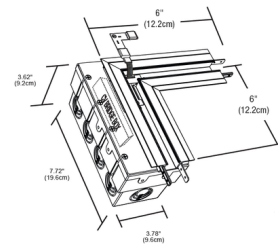

Description

The TruLine .5A Pure Smart Dual L Power Channel Connector includes a WiZ Pro CV Bridgebox in a 4-Gang Junction Box, Lens, Channel Joiners, Adjustable Mounting Bars, Two 90 Degree Power Connectors, as well as Left and Right Power Connectors. Allows 24VDC power supply to be fed from corners for 90 degree turns (with power) in picture frame installations either in one or both directions. LED Strip (not included) installs on the side of the channel to create continuous illumination on a wall or ceiling.

Options: DW: Static White TW: Tunable White TC5W5: TruColor RGB TW 5 Watts RGB + 5 Watts Tunable White TC5W7: TruColor RGB TW 5 Watts RGB + 7 Watts Tunable White

Shown in white

Specifications

COLOR	N/A
BODY FINISH	White
WATTAGE	N/A
DIMMER	N/A
DIMENSIONS	6"W x 6"H
BULB	N/A