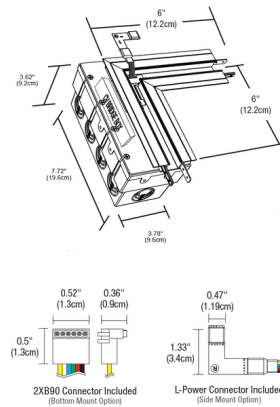

Description

The TruLine .5A Pure Smart Dual L Power Channel Connector includes a WiZ Pro CV Bridgebox in a 4-Gang Junction Box, Lens, Channel Joiners, Adjustable Mounting Bars, Two 90 Degree Power Connectors, as well as Left and Right Power Connectors. Allows 24VDC power supply to be fed from corners for 90 degree turns (with power) in picture frame installations either in one or both directions. LED Strip (not included) installs on the side of the channel to create continuous illumination on a wall or ceiling.

Options: DW: Static White TW: Tunable White TC5W5: TruColor RGB TW 5 Watts RGB + 5 Watts Tunable White TC5W7: TruColor RGB TW 5 Watts RGB + 7 Watts Tunable White

Shown in white

Specifications

COLOR	N/A
BODY FINISH	White
WATTAGE	N/A
DIMMER	N/A
DIMENSIONS	6"W x 6"H
BULB	N/A