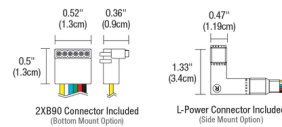

Description

The TruLine .5A Pure Smart Dual L Power Channel Connector includes a WiZ Pro CV Bridgebox in a 4-Gang Junction Box, Lens, Channel Joiners, Adjustable Mounting Bars, Two 90 Degree Power Connectors, as well as Left and Right Power Connectors. Allows 24VDC power supply to be fed from corners for 90 degree turns (with power) in picture frame installations either in one or both directions. LED Strip (not included) installs on the side of the channel to create continuous illumination on a wall or ceiling.

Options: DW: Static White TW: Tunable White TC5W5: TruColor RGB TW 5 Watts RGB + 5 Watts Tunable White TC5W7: TruColor RGB TW 5 Watts RGB + 7 Watts Tunable White

Shown in white

Specifications

COLOR	N/A
BODY FINISH	White
WATTAGE	N/A
DIMMER	N/A
DIMENSIONS	6"W x 6"H
BULB	N/A