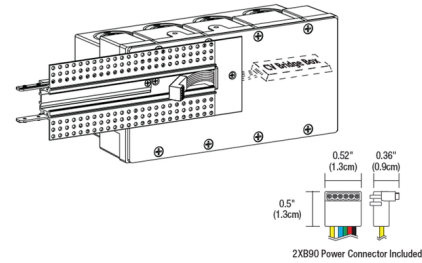

Specifications

COLOR	N/A
BODY FINISH	White
WATTAGE	N/A
DIMMER	N/A
DIMENSIONS	6"W
BULB	N/A

CLICK TO VIEW PRODUCT

Notes: