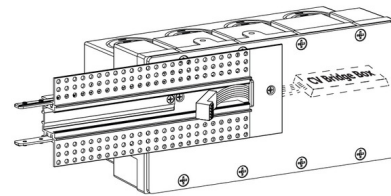

Lightology

lightology.com
866-954-4489
07-10-26

Project: _____
 Company: _____
 Location: _____ Fixture Type: _____
 SPEC #: **EDG1485851**
 Approved On: _____ Approved By: _____

TruLine 1A End Power Connector w/ WiZ Pro Bridgebox/J-Box

By PureEdge Lighting

Description

The TruLine 1A End Feed Power Connector includes a WiZ Pro CV Bridgebox in a 4 gang junction box with adjustable bar hangers, B90 Pin Connector for LED strip, and Channel Joiners. LED Strip (not included) may be installed flat on the bottom or side of the channel. Two Class 2, 14AWG stranded conductors from the remote power supply up to 40 feet away are required. Color Temperature Options: DW: Static White/ Warm Dim TW: Tunable White TC5W5: TruColor RGB TW 5 Watts RGB+5 Watts Tunable White TC5W7: TruColor RGB TW 5 Watts RGB+7 Watts Tunable White.

Shown in white

Specifications

COLOR	N/A
BODY FINISH	White
WATTAGE	N/A
DIMMER	N/A
DIMENSIONS	6"W
BULB	N/A

CLICK TO VIEW PRODUCT

Notes: