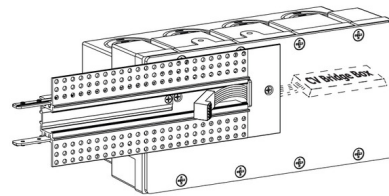

## TruLine 1A End Power Connector w/ WiZ Pro Bridgebox/J-Box

By PureEdge Lighting

### Description

The TruLine 1A End Feed Power Connector includes a WiZ Pro CV Bridgebox in a 4 gang junction box with adjustable bar hangers, B90 Pin Connector for LED strip, and Channel Joiners. LED Strip (not included) may be installed flat on the bottom or side of the channel. Two Class 2, 14AWG stranded conductors from the remote power supply up to 40 feet away are required. Color Temperature Options: DW: Static White/ Warm Dim TW: Tunable White TC5W5: TruColor RGB TW 5 Watts RGB+5 Watts Tunable White TC5W7: TruColor RGB TW 5 Watts RGB+7 Watts Tunable White.