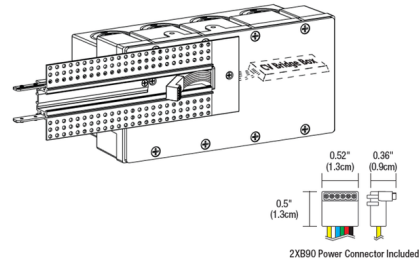

By PureEdge Lighting

Description

The TruLine 1A End Feed Power Connector includes a WiZ Pro CV Bridgebox in a 4 gang junction box with adjustable bar hangers, B90 Pin Connector for LED strip, and Channel Joiners. LED Strip (not included) may be installed flat on the bottom or side of the channel. Two Class 2, 14AWG stranded conductors from the remote power supply up to 40 feet away are required. Color Temperature Options: DW: Static White/ Warm Dim TW: Tunable White TC5W5: TruColor RGB TW 5 Watts RGB+5 Watts Tunable White TC5W7: TruColor RGB TW 5 Watts RGB+7 Watts Tunable White.

Shown in white

Specifications

COLOR	N/A
BODY FINISH	White
WATTAGE	N/A
DIMMER	N/A
DIMENSIONS	6"W
BULB	N/A

CLICK TO VIEW PRODUCT

Notes: