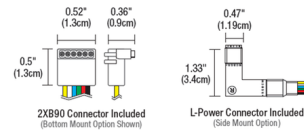

By PureEdge Lighting

Description

The TruLine 1A Single Center Feed Power Connector includes a WiZ Pro CV Bridgebox in a 4-Gang Junction Box with Adjustable Hanger Bars, Channel Joiners, two 90 Degree Power Connectors, as well as Left and Right Power Connectors. LED Strip (not included) may be installed flat on the bottom or side of the channel. Two Class 2, 14 AWG stranded conductors from the Remote Power Supply are required per WiZ Pro CV Bridgebox. Color Temperature Options: DW: Static White TW: Tunable White TC5W5: TruColor RGB TW 5 Watts RGB + 5 Watts Tunable White TC5W7: TruColor RGB TW 5 Watts RGB + 7 Watts Tunable White

Shown in white

Specifications

COLOR	N/A
BODY FINISH	White
WATTAGE	N/A
DIMMER	N/A
DIMENSIONS	12"W
BULB	N/A

CLICK TO VIEW PRODUCT

Notes: