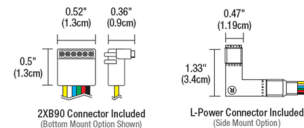

By PureEdge Lighting

Description

The TruLine 1A Single Center Feed Power Connector includes a WiZ Pro CV Bridgebox in a 4-Gang Junction Box with Adjustable Hanger Bars, Channel Joiners, two 90 Degree Power Connectors, as well as Left and Right Power Connectors. LED Strip (not included) may be installed flat on the bottom or side of the channel. Two Class 2, 14 AWG stranded conductors from the Remote Power Supply are required per WiZ Pro CV Bridgebox. Color Temperature Options: DW: Static White TW: Tunable White TC5W5: TruColor RGB TW 5 Watts RGB + 5 Watts Tunable White TC5W7: TruColor RGB TW 5 Watts RGB + 7 Watts Tunable White

Shown in white

Specifications

COLOR	N/A
BODY FINISH	White
WATTAGE	N/A
DIMMER	N/A
DIMENSIONS	12"W
BULB	N/A

CLICK TO VIEW PRODUCT

Notes: