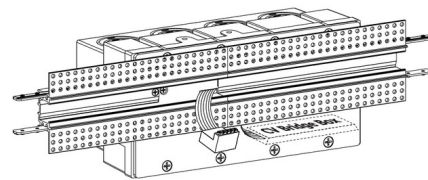

Lightology

lightology.com
866-954-4489
07-10-26

Project: _____
 Company: _____
 Location: _____ Fixture Type: _____
 SPEC #: **EDG1485855**
 Approved On: _____ Approved By: _____

TruLine 1A Single Center Feed Power Connector/Bridgebox

By PureEdge Lighting

Description

The TruLine 1A Single Center Feed Power Connector includes a WiZ Pro CV Bridgebox in a 4-Gang Junction Box with Adjustable Hanger Bars, Channel Joiners, two 90 Degree Power Connectors, as well as Left and Right Power Connectors. LED Strip (not included) may be installed flat on the bottom or side of the channel. Two Class 2, 14 AWG stranded conductors from the Remote Power Supply are required per WiZ Pro CV Bridgebox. Color Temperature Options: DW: Static White TW: Tunable White TC5W5: TruColor RGB TW 5 Watts RGB + 5 Watts Tunable White TC5W7: TruColor RGB TW 5 Watts RGB + 7 Watts Tunable White

Shown in white

Specifications

COLOR	N/A
BODY FINISH	White
WATTAGE	N/A
DIMMER	N/A
DIMENSIONS	12"W
BULB	N/A

CLICK TO VIEW PRODUCT

Notes: