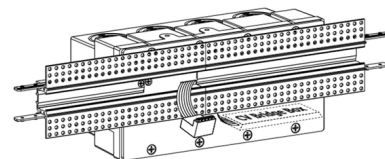

By PureEdge Lighting

Description

The TruLine 1A Single Center Feed Power Connector includes a WiZ Pro CV Bridgebox in a 4-Gang Junction Box with Adjustable Hanger Bars, Channel Joiners, two 90 Degree Power Connectors, as well as Left and Right Power Connectors. LED Strip (not included) may be installed flat on the bottom or side of the channel. Two Class 2, 14 AWG stranded conductors from the Remote Power Supply are required per WiZ Pro CV Bridgebox. Color Temperature Options: DW: Static White TW: Tunable White TC5W5: TruColor RGB TW 5 Watts RGB + 5 Watts Tunable White TC5W7: TruColor RGB TW 5 Watts RGB + 7 Watts Tunable White

Shown in white

Specifications

COLOR	N/A
BODY FINISH	White
WATTAGE	N/A
DIMMER	N/A
DIMENSIONS	12"W
BULB	N/A

CLICK TO VIEW PRODUCT

Notes: