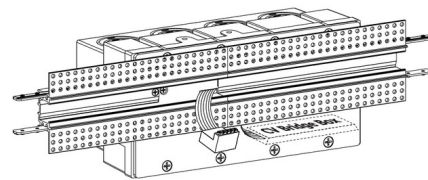

Lightology

lightology.com
866-954-4489
04-25-26

Project: _____
 Company: _____
 Location: _____ Fixture Type: _____
 SPEC #: **EDG1485855**
 Approved On: _____ Approved By: _____

TruLine 1A Single Center Feed Power Connector/Bridgebox

By PureEdge Lighting

Description

The TruLine 1A Single Center Feed Power Connector includes a WiZ Pro CV Bridgebox in a 4-Gang Junction Box with Adjustable Hanger Bars, Channel Joiners, two 90 Degree Power Connectors, as well as Left and Right Power Connectors. LED Strip (not included) may be installed flat on the bottom or side of the channel. Two Class 2, 14 AWG stranded conductors from the Remote Power Supply are required per WiZ Pro CV Bridgebox. Color Temperature Options: DW: Static White TW: Tunable White TC5W5: TruColor RGB TW 5 Watts RGB + 5 Watts Tunable White TC5W7: TruColor RGB TW 5 Watts RGB + 7 Watts Tunable White

Shown in white

Specifications

COLOR	N/A
BODY FINISH	White
WATTAGE	N/A
DIMMER	N/A
DIMENSIONS	12"W
BULB	N/A

CLICK TO VIEW PRODUCT

Notes: