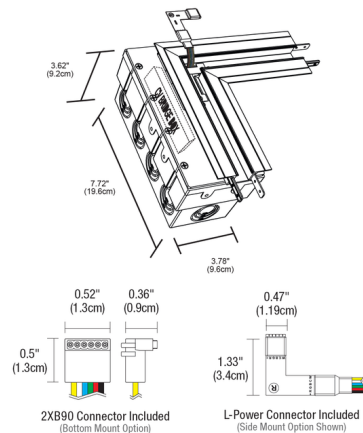

Description

The TruLine 1A Single L Power Channel Connector includes a WiZ Pro CV Bridgebox in a 4-Gang Junction Box, Lens, Channel Joiners, Adjustable Mounting Bars, two 90 Power Connectors, as well as Left and Right Power Connectors. Allows 24VDC power to be fed from corners for 90 degree turns (with power) in Picture Frame installations either in one or both directions. LED Strip (not included) installs on the side of the channel to create continuous illumination on a wall or ceiling. Color Temperature Options: DW: Static White TW: Tunable White TC5W5: TruColor RGBTW 5 Watts RGB + 5 Watts Tunable White TC5W7: TruColor RGBTW 5 Watts RGB + 7 Watts Tunable White

Shown in white

Specifications

COLOR	N/A
BODY FINISH	White
WATTAGE	N/A
DIMMER	N/A
DIMENSIONS	7.72"W x 3.62"H
BULB	N/A

CLICK TO VIEW PRODUCT

Notes: