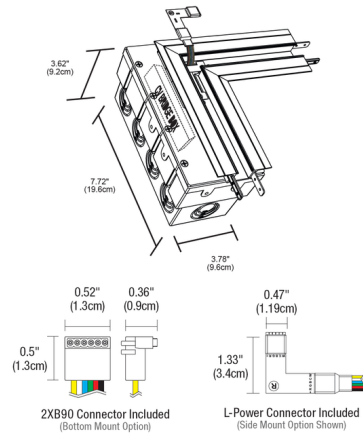

Lightology

lightology.com
866-954-4489
07-10-26

Project: _____
 Company: _____
 Location: _____ Fixture Type: _____
 SPEC #: **EDG1485863**
 Approved On: _____ Approved By: _____

TruLine 1A L Power Feed Channel Connector/Bridgebox/J-Box By PureEdge Lighting

Description

The TruLine 1A Single L Power Channel Connector includes a WiZ Pro CV Bridgebox in a 4-Gang Junction Box, Lens, Channel Joiners, Adjustable Mounting Bars, two 90 Power Connectors, as well as Left and Right Power Connectors. Allows 24VDC power to be fed from corners for 90 degree turns (with power) in Picture Frame installations either in one or both directions. LED Strip (not included) installs on the side of the channel to create continuous illumination on a wall or ceiling. Color Temperature Options: DW: Static White TW: Tunable White TC5W5: TruColor RGBTW 5 Watts RGB + 5 Watts Tunable White TC5W7: TruColor RGBTW 5 Watts RGB + 7 Watts Tunable White

Shown in white

Specifications

COLOR	N/A
BODY FINISH	White
WATTAGE	N/A
DIMMER	N/A
DIMENSIONS	7.72"W x 3.62"H
BULB	N/A

CLICK TO VIEW PRODUCT

Notes: