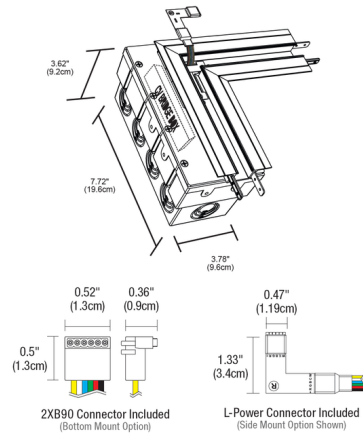

### Description

The TruLine 1A Dual L Power Channel Connector includes a WiZ Pro CV Bridgebox in a 4-Gang Junction Box, Lens, Channel Joiners, Adjustable Mounting Bars, two 90 Power Connectors, as well as Left and Right Power Connectors. Allows 24VDC power to be fed from corners for 90 degree turns (with power) in Picture Frame installations either in one or both directions. LED Strip (not included) installs on the side of the channel to create continuous illumination on a wall or ceiling. Color Temperature Options: DW: Static White TW: Tunable White TC5W5: TruColor RGBTW 5 Watts RGB + 5 Watts Tunable White TC5W7: TruColor RGBTW 5 Watts RGB + 7 Watts Tunable White

### Specifications

COLOR	N/A
BODY FINISH	White
WATTAGE	N/A
DIMMER	N/A
DIMENSIONS	7.72"W x 3.62"H
BULB	N/A

CLICK TO VIEW PRODUCT

Notes: