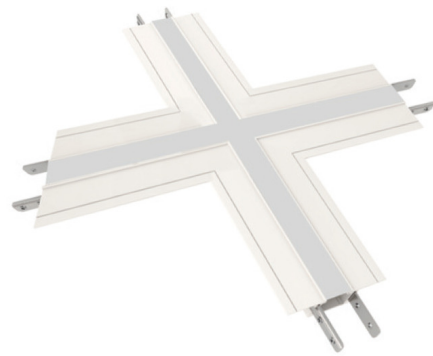

Lightology

lightology.com
866-954-4489
07-10-26

Project: _____

Company: _____

Location: _____ Fixture Type: _____

SPEC #: **EDG1485871**

Approved On: _____ Approved By: _____

TruLine 1A X Channel Connector By PureEdge Lighting

Description

The TruLine 1A X Channel Connector allows the strip to bend on the side within the connector to create continuous illumination on a wall or ceiling. LED Strip is installed on the side of the channel. Includes Lens and Channel Joiners. LED Strip and Lens are sold separately. Custom X degrees upon request.

Shown in white

Specifications

| | |
|-------------|-----------|
| COLOR | N/A |
| BODY FINISH | White |
| WATTAGE | N/A |
| DIMMER | N/A |
| DIMENSIONS | 6"W x 6"H |
| BULB | N/A |

CLICK TO VIEW PRODUCT

Notes: