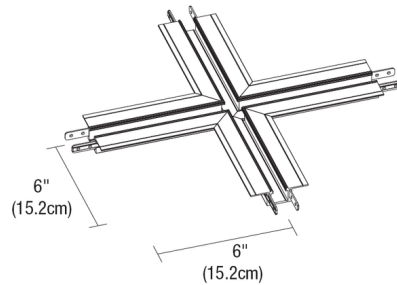

Lightology

lightology.com
866-954-4489
07-10-26

Project: _____

Company: _____

Location: _____ Fixture Type: _____

SPEC #: **EDG1485871**

Approved On: _____ Approved By: _____

TruLine 1A X Channel Connector By PureEdge Lighting

Description

The TruLine 1A X Channel Connector allows the strip to bend on the side within the connector to create continuous illumination on a wall or ceiling. LED Strip is installed on the side of the channel. Includes Lens and Channel Joiners. LED Strip and Lens are sold separately. Custom X degrees upon request.

Shown in white

Specifications

| | |
|-------------|-----------|
| COLOR | N/A |
| BODY FINISH | White |
| WATTAGE | N/A |
| DIMMER | N/A |
| DIMENSIONS | 6"W x 6"H |
| BULB | N/A |

CLICK TO VIEW PRODUCT

Notes: