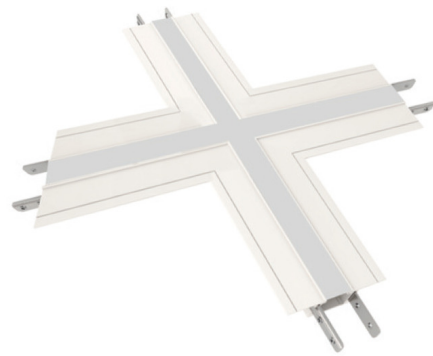

Lightology

lightology.com
866-954-4489
04-25-26

Project: _____

Company: _____

Location: _____ Fixture Type: _____

SPEC #: **EDG1485871**

Approved On: _____ Approved By: _____

TruLine 1A X Channel Connector

By PureEdge Lighting

Description

The TruLine 1A X Channel Connector allows the strip to bend on the side within the connector to create continuous illumination on a wall or ceiling. LED Strip is installed on the side of the channel. Includes Lens and Channel Joiners. LED Strip and Lens are sold separately. Custom X degrees upon request.

Shown in white

Specifications

COLOR	N/A
BODY FINISH	White
WATTAGE	N/A
DIMMER	N/A
DIMENSIONS	6"W x 6"H
BULB	N/A

CLICK TO VIEW PRODUCT

Notes: