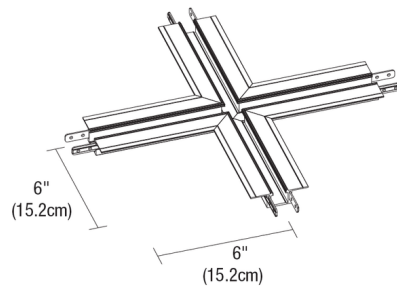

By PureEdge Lighting

Description

The TruLine 1A X Channel Connector allows the strip to bend on the side within the connector to create continuous illumination on a wall or ceiling. LED Strip is installed on the side of the channel. Includes Lens and Channel Joiners. LED Strip and Lens are sold separately. Custom X degrees upon request.

Shown in white

Specifications

COLOR	N/A
BODY FINISH	White
WATTAGE	N/A
DIMMER	N/A
DIMENSIONS	6"W x 6"H
BULB	N/A

CLICK TO VIEW PRODUCT

Notes: