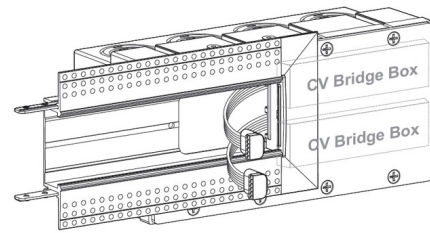

## TruLine 1.6A End Power Connector w/ WiZ Pro Bridgebox/J-Box By PureEdge Lighting

### Description

The TruLine 1.6A End Feed Power Connector includes a WiZ Pro CV Bridgebox in a 4 gang junction box with adjustable bar hangers. B90 Pin Connector for LED strip, and Channel Joiners. LED Strip (not included) may be installed flat on the bottom or side of the channel. Two Class 2, 14AWG stranded conductors from the remote power supply up to 40 feet away are required.

### Specifications

COLOR	N/A
BODY FINISH	White
WATTAGE	N/A
DIMMER	N/A
DIMENSIONS	6"W
BULB	N/A

CLICK TO VIEW PRODUCT

Notes: