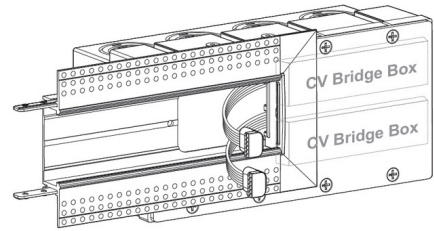

Lightology

lightology.com
866-954-4489
04-25-26

Project: _____
 Company: _____
 Location: _____ Fixture Type: _____
 SPEC #: **EDG1485882**
 Approved On: _____ Approved By: _____

TruLine 1.6A End Power Connector w/ WiZ Pro Bridgebox/J-Box By PureEdge Lighting

Description

The TruLine 1.6A End Feed Power Connector includes a WiZ Pro CV Bridgebox in a 4 gang junction box with adjustable bar hangers. B90 Pin Connector for LED strip, and Channel Joiners. LED Strip (not included) may be installed flat on the bottom or side of the channel. Two Class 2, 14AWG stranded conductors from the remote power supply up to 40 feet away are required.

Shown in white

Specifications

COLOR	N/A
BODY FINISH	White
WATTAGE	N/A
DIMMER	N/A
DIMENSIONS	6"W
BULB	N/A

CLICK TO VIEW PRODUCT

Notes: