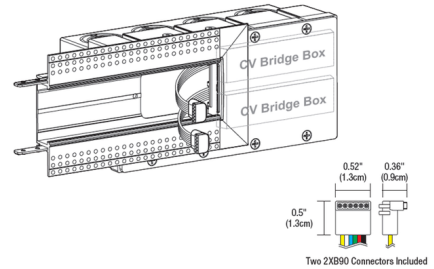

Description

The TruLine 1.6A End Feed Power Connector includes a WiZ Pro CV Bridgebox in a 4 gang junction box with adjustable bar hangers. B90 Pin Connector for LED strip, and Channel Joiners. LED Strip (not included) may be installed flat on the bottom or side of the channel. Two Class 2, 14AWG stranded conductors from the remote power supply up to 40 feet away are required.

Shown in white

Specifications

COLOR	N/A
BODY FINISH	White
WATTAGE	N/A
DIMMER	N/A
DIMENSIONS	6"W
BULB	N/A

CLICK TO VIEW PRODUCT

Notes: