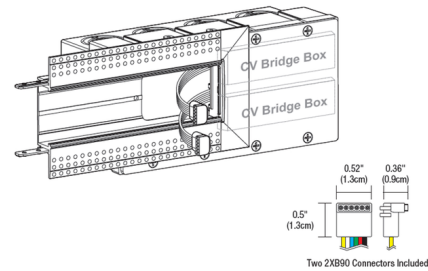

## TruLine 1.6A End Power Connector w/ WiZ Pro Bridgebox/J-Box By PureEdge Lighting

### Description

The TruLine 1.6A End Feed Power Connector includes a WiZ Pro CV Bridgebox in a 4 gang junction box with adjustable bar hangers. B90 Pin Connector for LED strip, and Channel Joiners. LED Strip (not included) may be installed flat on the bottom or side of the channel. Two Class 2, 14AWG stranded conductors from the remote power supply up to 40 feet away are required.

### Specifications

COLOR	N/A
BODY FINISH	White
WATTAGE	N/A
DIMMER	N/A
DIMENSIONS	6"W
BULB	N/A

CLICK TO VIEW PRODUCT

Notes: