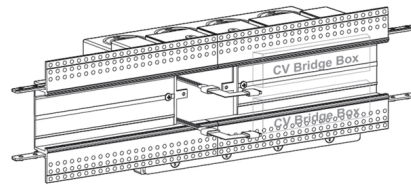

By PureEdge Lighting

Description

The TruLine 1.6A Single Center Feed Power Connector includes a WiZ Pro CV Bridgebox in a 4-Gang Junction Box with Adjustable Hanger Bars, Channel Joiners, two 90 Degree Power Connectors, as well as Left and Right Power Connectors. LED Strip (not included) may be installed flat on the bottom or side of the channel. Two Class 2, 14 AWG stranded conductors from the Remote Power Supply are required per WiZ Pro CV Bridgebox. Options: DW: Static White TW: Tunable White TC5W5: TruColor RGB TW 5 Watts RGB + 5 Watts Tunable White TC5W7: TruColor RGB TW 5 Watts RGB + 7 Watts Tunable White

Shown in white

Specifications

COLOR	N/A
BODY FINISH	White
WATTAGE	N/A
DIMMER	N/A
DIMENSIONS	12\"L
BULB	N/A

Notes:

CLICK TO VIEW PRODUCT