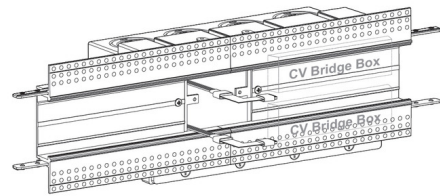

Lightology

lightology.com
866-954-4489
07-10-26

Project: _____
 Company: _____
 Location: _____ Fixture Type: _____
 SPEC #: **EDG1485886**
 Approved On: _____ Approved By: _____

TruLine 1.6A Single Center Feed Power Connector/Bridgebox

By PureEdge Lighting

Description

The TruLine 1.6A Single Center Feed Power Connector includes a WiZ Pro CV Bridgebox in a 4-Gang Junction Box with Adjustable Hanger Bars, Channel Joiners, two 90 Degree Power Connectors, as well as Left and Right Power Connectors. LED Strip (not included) may be installed flat on the bottom or side of the channel. Two Class 2, 14 AWG stranded conductors from the Remote Power Supply are required per WiZ Pro CV Bridgebox. Options: DW: Static White TW: Tunable White TC5W5: TruColor RGB TW 5 Watts RGB + 5 Watts Tunable White TC5W7: TruColor RGB TW 5 Watts RGB + 7 Watts Tunable White

Shown in white

Specifications

COLOR	N/A
BODY FINISH	White
WATTAGE	N/A
DIMMER	N/A
DIMENSIONS	12\"L
BULB	N/A

Notes:

CLICK TO VIEW PRODUCT