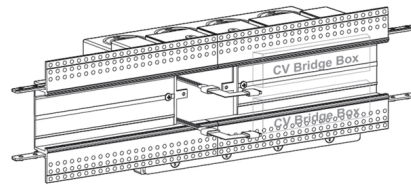

By PureEdge Lighting

Description

The TruLine 1.6A Single Center Feed Power Connector includes a WiZ Pro CV Bridgebox in a 4-Gang Junction Box with Adjustable Hanger Bars, Channel Joiners, two 90 Degree Power Connectors, as well as Left and Right Power Connectors. LED Strip (not included) may be installed flat on the bottom or side of the channel. Two Class 2, 14 AWG stranded conductors from the Remote Power Supply are required per WiZ Pro CV Bridgebox. Options: DW: Static White TW: Tunable White TC5W5: TruColor RGB TW 5 Watts RGB + 5 Watts Tunable White TC5W7: TruColor RGB TW 5 Watts RGB + 7 Watts Tunable White

Shown in white

Specifications

COLOR	N/A
BODY FINISH	White
WATTAGE	N/A
DIMMER	N/A
DIMENSIONS	12"L
BULB	N/A

CLICK TO VIEW PRODUCT

Notes: