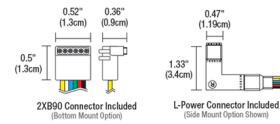

By PureEdge Lighting

Description

The TruLine 1.6A Single Center Feed Power Connector includes a WiZ Pro CV Bridgebox in a 4-Gang Junction Box with Adjustable Hanger Bars, Channel Joiners, two 90 Degree Power Connectors, as well as Left and Right Power Connectors. LED Strip (not included) may be installed flat on the bottom or side of the channel. Two Class 2, 14 AWG stranded conductors from the Remote Power Supply are required per WiZ Pro CV Bridgebox. Options: DW: Static White TW: Tunable White TC5W5: TruColor RGB TW 5 Watts RGB + 5 Watts Tunable White TC5W7: TruColor RGB TW 5 Watts RGB + 7 Watts Tunable White

Shown in white

Specifications

COLOR	N/A
BODY FINISH	White
WATTAGE	N/A
DIMMER	N/A
DIMENSIONS	12"L
BULB	N/A

CLICK TO VIEW PRODUCT

Notes: