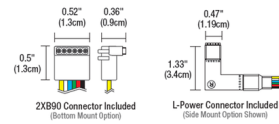

By PureEdge Lighting

Description

The TruLine 1.6A Single Center Feed Power Connector includes a WiZ Pro CV Bridgebox in a 4-Gang Junction Box with Adjustable Hanger Bars, Channel Joiners, two 90 Degree Power Connectors, as well as Left and Right Power Connectors. LED Strip (not included) may be installed flat on the bottom or side of the channel. Two Class 2, 14 AWG stranded conductors from the Remote Power Supply are required per WiZ Pro CV Bridgebox. Options: DW: Static White TW: Tunable White TC5W5: TruColor RGB TW 5 Watts RGB + 5 Watts Tunable White TC5W7: TruColor RGB TW 5 Watts RGB + 7 Watts Tunable White

Shown in white

Specifications

COLOR	N/A
BODY FINISH	White
WATTAGE	N/A
DIMMER	N/A
DIMENSIONS	12\"L
BULB	N/A

Notes:

CLICK TO VIEW PRODUCT