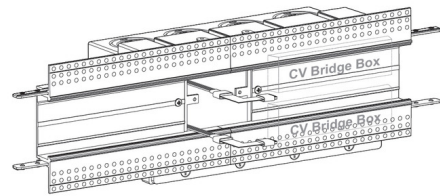

Lightology

lightology.com
866-954-4489
04-25-26

Project: _____
 Company: _____
 Location: _____ Fixture Type: _____
 SPEC #: **EDG1485886**
 Approved On: _____ Approved By: _____

TruLine 1.6A Single Center Feed Power Connector/Bridgebox

By PureEdge Lighting

Description

The TruLine 1.6A Single Center Feed Power Connector includes a WiZ Pro CV Bridgebox in a 4-Gang Junction Box with Adjustable Hanger Bars, Channel Joiners, two 90 Degree Power Connectors, as well as Left and Right Power Connectors. LED Strip (not included) may be installed flat on the bottom or side of the channel. Two Class 2, 14 AWG stranded conductors from the Remote Power Supply are required per WiZ Pro CV Bridgebox. Options: DW: Static White TW: Tunable White TC5W5: TruColor RGB TW 5 Watts RGB + 5 Watts Tunable White TC5W7: TruColor RGB TW 5 Watts RGB + 7 Watts Tunable White

Shown in white

Specifications

COLOR	N/A
BODY FINISH	White
WATTAGE	N/A
DIMMER	N/A
DIMENSIONS	12"L
BULB	N/A

CLICK TO VIEW PRODUCT

Notes: