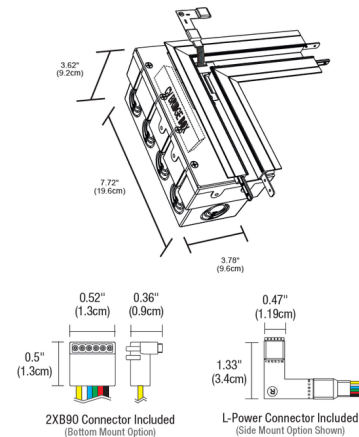

Specifications

COLOR	N/A
BODY FINISH	White
WATTAGE	N/A
DIMMER	N/A
DIMENSIONS	7.72"W x 3.62"H x 7.72"D
BULB	N/A

CLICK TO VIEW PRODUCT

Notes: