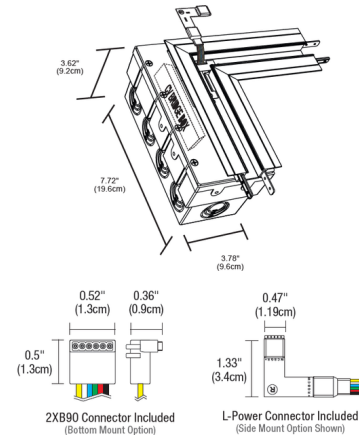

Lightology

lightology.com
866-954-4489
07-10-26

Project: _____
 Company: _____
 Location: _____ Fixture Type: _____
 SPEC #: **EDG1485898**
 Approved On: _____ Approved By: _____

TruLine 1.6A Dual L Power Channel Connector/Bridgebox/J-Box By PureEdge Lighting

Description

The TruLine 1.6A Dual L Power Channel Connector includes a WiZ Pro CV Bridgebox in a 4-Gang Junction Box, Lens, Channel Joiners, Adjustable Mounting Bars, two 90 Power Connectors, as well as Left and Right Power Connectors. Allows 24VDC power to be fed from corners for 90 degree turns (with power) in Picture Frame installations either in one or both directions. LED Strip (not included) installs on the side of the channel to create continuous illumination on a wall or ceiling. Options: DW: Static White TW: Tunable White TC5W5: TruColor RGB TW 5 Watts RGB + 5 Watts Tunable White TC5W7: TruColor RGB TW 5 Watts RGB + 7 Watts Tunable White

Shown in white

Specifications

COLOR	N/A
BODY FINISH	White
WATTAGE	N/A
DIMMER	N/A
DIMENSIONS	7.72"W x 3.62"H x 7.72"D
BULB	N/A

CLICK TO VIEW PRODUCT

Notes: