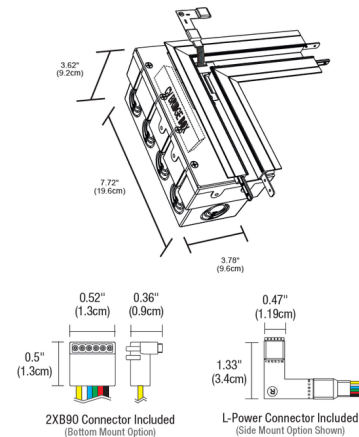

Lightology

lightology.com
866-954-4489
04-25-26

Project: _____
 Company: _____
 Location: _____ Fixture Type: _____
 SPEC #: **EDG1485898**
 Approved On: _____ Approved By: _____

TruLine 1.6A Dual L Power Channel Connector/Bridgebox/J-Box By PureEdge Lighting

Description

The TruLine 1.6A Dual L Power Channel Connector includes a WiZ Pro CV Bridgebox in a 4-Gang Junction Box, Lens, Channel Joiners, Adjustable Mounting Bars, two 90 Power Connectors, as well as Left and Right Power Connectors. Allows 24VDC power to be fed from corners for 90 degree turns (with power) in Picture Frame installations either in one or both directions. LED Strip (not included) installs on the side of the channel to create continuous illumination on a wall or ceiling. Options: DW: Static White TW: Tunable White TC5W5: TruColor RGB TW 5 Watts RGB + 5 Watts Tunable White TC5W7: TruColor RGB TW 5 Watts RGB + 7 Watts Tunable White

Shown in white

Specifications

COLOR	N/A
BODY FINISH	White
WATTAGE	N/A
DIMMER	N/A
DIMENSIONS	7.72"W x 3.62"H x 7.72"D
BULB	N/A

CLICK TO VIEW PRODUCT

Notes: