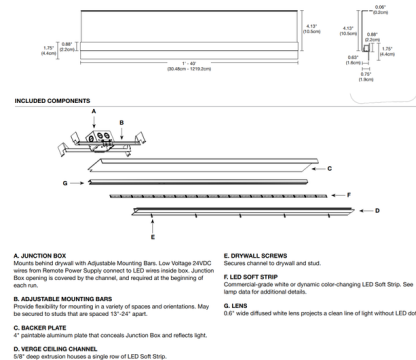

CLICK TO VIEW PRODUCT

Notes: