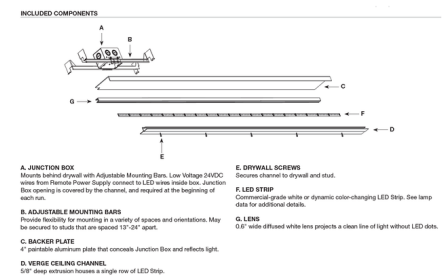

By PureEdge Lighting

Description

Verge Corner Tunable White 2K6K (2000K-6500K color temperature) features an innovative design that mounts directly to wall studs or ceiling joists without any modification, and is recessed and plastered into 5/8 inch or thicker drywall. The Verge system creates visually interesting and dramatic illumination by highlighting the inside corners of two drywall surfaces. Sold in 5 foot increments (available in 1 foot increments) up to 40 feet (5 Watt), up to 20 feet (10 Watt), and 12 feet (14 Watt), and is field-cuttable. Included components: Junction Box, Adjustable Mounting Bars, Backer Plate, Verge Channel, Drywall Screws, LED Strip, and Lens(es). Features a 4 inch paintable backer plate. NOTE: A DMX 2XK color changing power supply or 2XK 2-channel 0-10V power supply is required and sold separately. 0-10V power supply requires two dimmers --one for intensity and one for color temperature. DMX power supply must be used with PureEdge Tunable White controller.

Specifications

COLOR	N/A
BODY FINISH	White
WATTAGE	10W
DIMMER	N/A
DIMENSIONS	60"L x 0.88"W x 0.75"H
INTEGRATED LED MODULE	5 x LED/2W/24V LED

Technical Information

LAMP LIFE	50000 hours
COLOR RENDERING	91 CRI
LAMP COLOR	2000K-6000K Tunable White
LUMENS/WATT	130.00
LUMINOUS FLUX	260 lumens

Shown in white

CLICK TO VIEW PRODUCT

Notes: