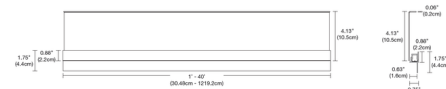

CLICK TO VIEW PRODUCT

Notes: