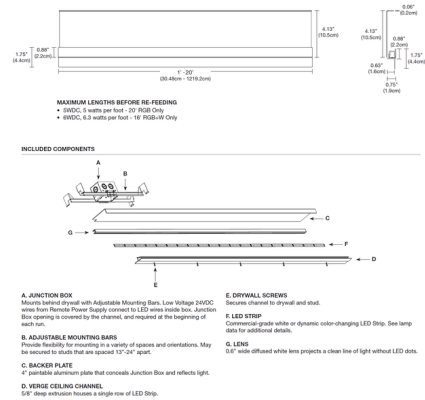

By PureEdge Lighting

Description

Verge Ceiling RGB/RGBW is another innovative design from the family of 24VDC plaster-in systems. Verge Ceiling recesses within 5/8 inch or thicker drywall and mounts directly to studs and joists without modification. The slim plaster-in aluminum channel has a 4 inch paintable backer plate creating visually interesting and dramatic illumination by highlighting the inside corners of two drywall surfaces such as ceiling, coves, and skylights. Verge Ceiling is available in 1 foot increments (sold in 5 foot increments) in RGB (Red-Green-Blue) in 5 watts per foot up to 20 feet, and RGBW (Red-Green-Blue+2000K White) is available in 6 watts per foot up to 16 feet. May be field cut to any length. A remote DMX power supply, controller, and optional accessories are sold separately. Included Components: Junction Box, Adjustable Mounting Bars, Backer Plate, Verge Ceiling Channel(s), Drywall Screws, LED Strip, and Lens(es)

Specifications

COLOR	N/A
BODY FINISH	White
WATTAGE	.30W
DIMMER	N/A
DIMENSIONS	60"L x 0.88"W x 0.75"H
INTEGRATED LED MODULE	5 x LED/6W/24V LED

Technical Information

LAMP LIFE	50000 hours
-----------	-------------

Shown in white

CLICK TO VIEW PRODUCT

Notes: