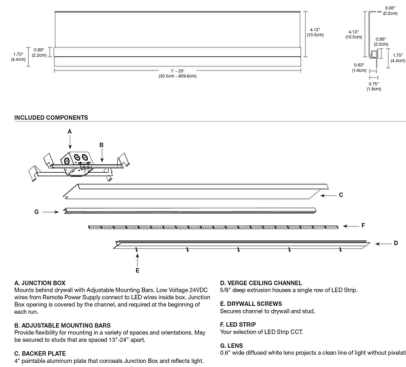

CLICK TO VIEW PRODUCT

Notes: