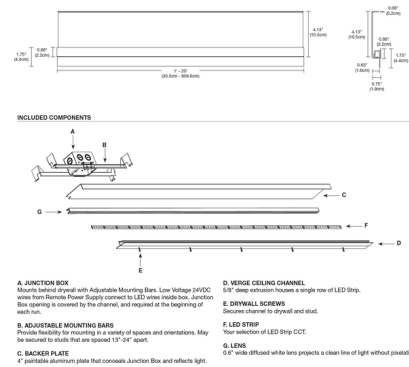

By PureEdge Lighting

Description

Verge TruColor RGBTW Ceiling features an innovative design that recesses within 5/8 inch drywall without joist modification. The plaster-in aluminum extrusion features a 4 inch paintable backer plate and highlights ceiling perimeters while emitting smooth and continuous ambient illumination. Available in 1 foot increments (sold in 5 foot increments) up to 20 feet (5 Watt), up to 12 feet (7 Watt), and is field-cuttable. Includes 5 LED watt per foot TruColor RGBTW (Red/Blue/Green + Tunable White 1500K-6500K) color temperature LED Soft Strip. Included Components: Junction Box, Adjustable Mounting Bars, Backer Plate, Verge Ceiling Channel (s), Drywall Screws, LED Soft Strip and Lens(es). A VG-1RE-JBOX rough-in junction box is available to rough-in electrical before drywall installation (included and sold separately). Product is built to order. Note: Required power supply, dimmer control, and optional mounting accessories sold separately.

Specifications

COLOR	N/A
BODY FINISH	White
WATTAGE	25W
DIMMER	N/A
DIMENSIONS	60"L x 0.88"W x 0.75"H
INTEGRATED LED MODULE	5 x LED/5W/24V LED

Technical Information

LAMP LIFE	50000 hours
COLOR RENDERING	95 CRI
LAMP COLOR	RGB+White
LUMENS/WATT	118.00
LUMINOUS FLUX	590 lumens

Shown in white

CLICK TO VIEW PRODUCT

Notes: