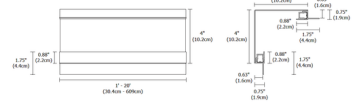

INCLUDED COMPONENTS