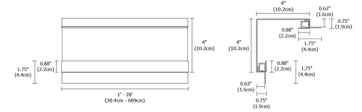

INCLUDED COMPONENTS