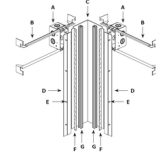

CLICK TO VIEW PRODUCT

Notes: