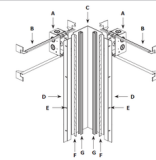

CLICK TO VIEW PRODUCT

Notes: