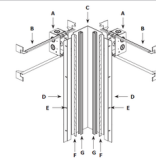

Lightology

lightology.com
866-954-4489
04-22-26

Project: _____
Company: _____
Location: _____ Fixture Type: _____
SPEC #: **EDG1486304**
Approved On: _____ Approved By: _____

Verge Corner Static White Drywall Plaster-In System 24V

By PureEdge Lighting

Description

Verge Corner features an innovative design that mounts directly to wall studs or ceiling joists without any modification, and is recessed and plastered into 5/8 inch or thicker drywall. The Verge system creates visually interesting and dramatic illumination by highlighting the inside corners of two drywall surfaces. Sold in 5 foot increments (available in 1 foot increments) up to 40 feet (5 Watt), up to 20 feet (10 Watt), and 12 feet (14 Watt), and is field-cuttable. Included components: Junction Box, Adjustable Mounting Bars, Backer Plate, Verge Channel, Drywall Screws, LED Strip, and Lens(es). Features a 4 inch paintable backer plate. NOTE: Required power supply, dimmer control, and optional accessories sold separately.

INCLUDED COMPONENTS

Specifications

COLOR	.....	N/A
BODY FINISH	.....	White
WATTAGE	.....	25W
DIMMER	.....	Low Voltage Electronic
DIMENSIONS	.....	60"L x 4"W x 4"H x 0.75"D
INTEGRATED LED MODULE	.....	5 x LED/5W/24V LED

Technical Information

LAMP LIFE	.....	50000 hours
COLOR RENDERING	.....	92 CRI
LAMP COLOR	.....	2700K
LUMENS/WATT	.....	207.00
LUMINOUS FLUX	.....	1035 lumens

CLICK TO VIEW PRODUCT

Notes: