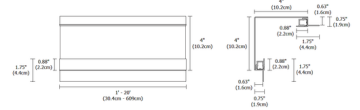

INCLUDED COMPONENTS