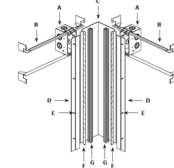

CLICK TO VIEW PRODUCT

Notes: