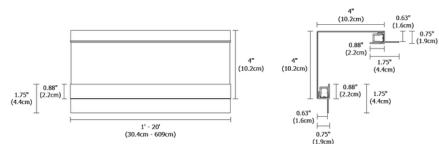

Shown in white

INCLUDED COMPONENTS