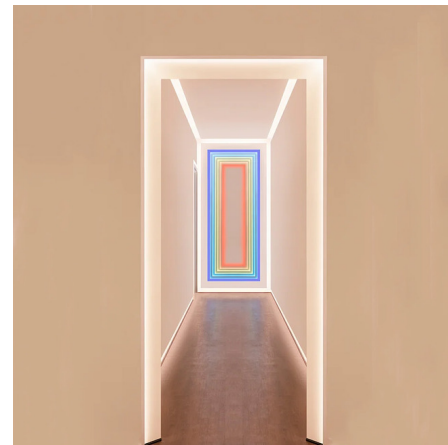

lightology.com
866-954-4489
04-22-26

Project: _____
Company: _____
Location: _____ Fixture Type: _____
SPEC #: **EDG1486596**
Approved On: _____ Approved By: _____

Verge Corner Tricolor RGBTW Drywall Plaster-In System 24V

By PureEdge Lighting

Description

Verge Corner Tricolor RGBTW features an innovative design that mounts directly to wall studs or ceiling joists without any modification, and is recessed and plastered into 5/8 inch or thicker drywall. The Verge system creates visually interesting and dramatic illumination by highlighting the inside corners of two drywall surfaces. Sold in 5 foot increments (available in 1 foot increments) up to 20 feet (2x5W RGB + 2x5W Tunable White) or 12 Feet (2X5W RGB + 2X7W Tunable White) Tricolor RGBTW color temperature, and is field-cuttable. Included components: Junction Box, Adjustable Mounting Bars, Backer Plate, Verge Channel, Drywall Screws, LED Strip, and Lens(es). Features a 4 inch paintable backer plate. NOTE: Required power supply, dimmer control, and optional accessories sold separately. NOTE: Maximum lengths before re-feeding: 10W/10 = 20 Feet / 10W/14 = 12 Feet

Specifications

COLOR	N/A
BODY FINISH	White
WATTAGE	.50W
DIMMER	N/A
DIMENSIONS	60"L x 4"W x 4"H x 0.75"D
INTEGRATED LED MODULE	5 x LED/10W/24V LED

Technical Information

LAMP LIFE	50000 hours
COLOR RENDERING	95 CRI
LAMP COLOR	RGB+White
LUMENS/WATT	130.00
LUMINOUS FLUX	1300 lumens

Shown in white