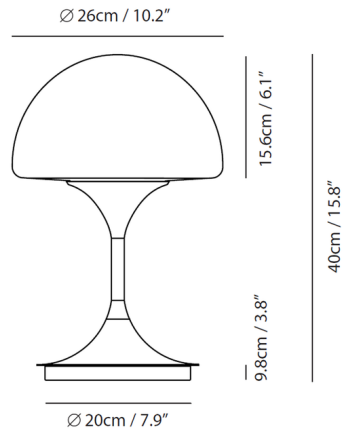

Shown in matte black / matte opal

Specifications

COLOR	Matte Opal
BODY FINISH	Matte Black
WATTAGE	6.5W
DIMMER	Included
DIMENSIONS	10.2"W x 15.8"H
BULB NOT INCLUDED	1 x A19/Medium (E26)/6.5W/120V LED

CLICK TO VIEW PRODUCT

Notes: