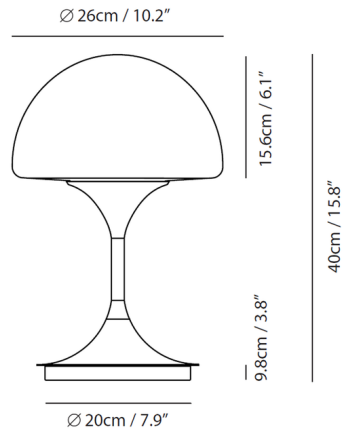

Lightology

lightology.com
866-954-4489
04-17-26

Project: _____

Company: _____

Location: _____ Fixture Type: _____

SPEC #: **SEE1486627**

Approved On: _____ Approved By: _____

Pensee Large Table Lamp By Seed Design

Description

Like a bright new moon moon, the Pensee Large Table Lamp provides a warm glow, diffused through its mouth-blown opal glass. An exclusive DJ Dimmer base allows the lamp to be switched on and/off with a simple twist. Perfect for a desk or end table.

Shown in matte black / matte opal

Specifications

COLOR	Matte Opal
BODY FINISH	Matte Black
WATTAGE	6.5W
DIMMER	Included
DIMENSIONS	10.2"W x 15.8"H
BULB NOT INCLUDED	1 x A19/Medium (E26)/6.5W/120V LED

CLICK TO VIEW PRODUCT