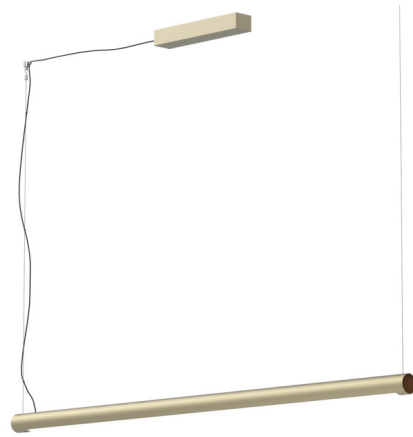

Lightology

lightology.com
866-954-4489
06-29-26

Project: _____
 Company: _____
 Location: _____ Fixture Type: _____
 SPEC #: **SEE1486640**
 Approved On: _____ Approved By: _____

Turner Linear Pendant By Seed Design

Description

The Turner Suspension Light epitomizes the ethos of minimalist design, with a sleek, modern profile. Made of lightweight aluminum, Turner has an adjustable tilt of 45 clockwise or counterclockwise, allowing light to be directed down or on an angle. Its inner diffuser is coated in a gold finish, softening the light into a warm, glare-free shine. Refined walnut wood accents at both ends create a balanced blend of natural character. Note: Features sensor at the end of the light for easy on/off and dimming. Wave hand to switch on/off. Keep hand still to control the brightness.

Specifications

COLOR Walnut
 BODY FINISH Champagne Gold
 WATTAGE 36W
 DIMMER Standard 120V
 DIMENSIONS 59.1"L x 2.1"W x 2.1"H
 INTEGRATED LED MODULE 1 x LED/36W/120V LED

Technical Information

COLOR RENDERING 97 CRI
 LAMP COLOR 3000K
 LUMENS/WATT 48.94
 LUMINOUS FLUX 1762 lumens