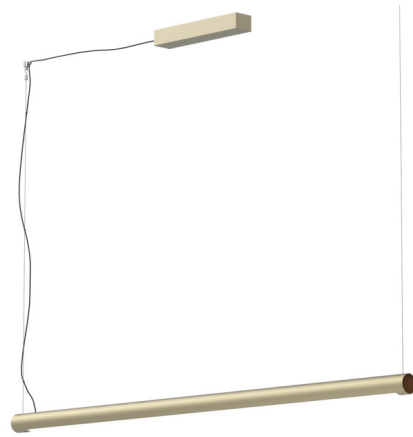

Lightology

lightology.com
866-954-4489
04-24-26

Project: _____
 Company: _____
 Location: _____ Fixture Type: _____
 SPEC #: **SEE1486640**
 Approved On: _____ Approved By: _____

Turner Linear Pendant By Seed Design

Description

The Turner Suspension Light epitomizes the ethos of minimalist design, with a sleek, modern profile. Made of lightweight aluminum, Turner has an adjustable tilt of 45 clockwise or counterclockwise, allowing light to be directed down or on an angle. Its inner diffuser is coated in a gold finish, softening the light into a warm, glare-free shine. Refined walnut wood accents at both ends create a balanced blend of natural character. Note: Features sensor at the end of the light for easy on/off and dimming. Wave hand to switch on/off. Keep hand still to control the brightness.

Specifications

COLOR Walnut
 BODY FINISH Champagne Gold
 WATTAGE 36W
 DIMMER Standard 120V
 DIMENSIONS 59.1"L x 2.1"W x 2.1"H
 INTEGRATED LED MODULE 1 x LED/36W/120V LED

Technical Information

COLOR RENDERING 97 CRI
 LAMP COLOR 3000K
 LUMENS/WATT 48.94
 LUMINOUS FLUX 1762 lumens