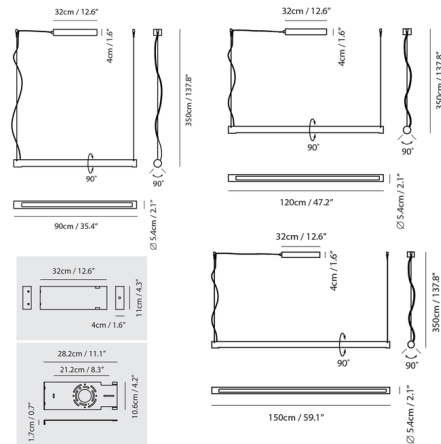

Shown in champagne gold / walnut

CLICK TO VIEW PRODUCT

Notes: