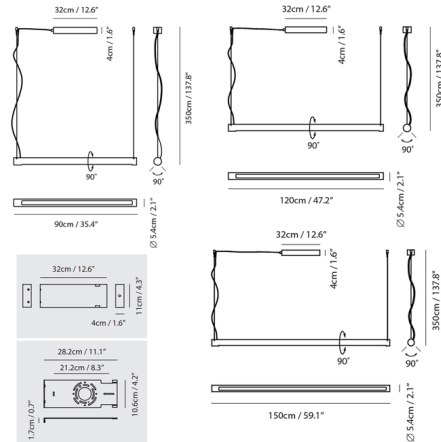

Shown in champagne gold / walnut

CLICK TO VIEW PRODUCT

Notes: