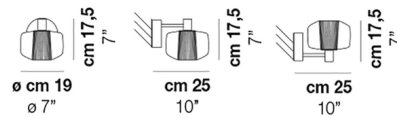

### Specifications

COLOR . . . . . Dark Amber / Light Grey Plisse  
BODY FINISH . . . . . Matte Steel  
WATTAGE . . . . . 12W  
DIMMER . . . . . Standard 120V  
DIMENSIONS . . . . . 7"W x 7"H x 10"D  
INTEGRATED LED MODULE . . . . . 1 x LED/12W/120V LED