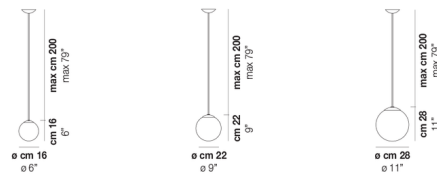

Shown in matte gold / white

Specifications

COLOR	White
BODY FINISH	Matte Gold
WATTAGE	60W
DIMMER	Standard 120V
DIMENSIONS	6"W x 6"H
BULB NOT INCLUDED	1 x JCD/G9/60W/120V Halogen
OTHER BULB OPTIONS	1 x JCD/G9/120V LED

Technical Information

PRODUCT DIMENSIONS	Cord Length: 79"
--------------------	------------------

CLICK TO VIEW PRODUCT

Notes: