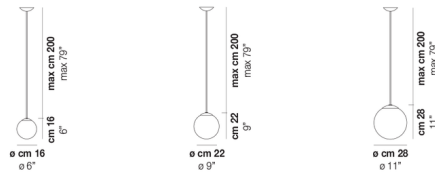

Shown in matte gold / white

Specifications

COLOR White
BODY FINISH Matte Gold
WATTAGE 60W
DIMMER Standard 120V
DIMENSIONS 6"W x 6"H
BULB NOT INCLUDED 1 x JCD/G9/60W/120V Halogen
OTHER BULB OPTIONS 1 x JCD/G9/120V LED

Technical Information

PRODUCT DIMENSIONS Cord Length: 79"

CLICK TO VIEW PRODUCT

Notes: