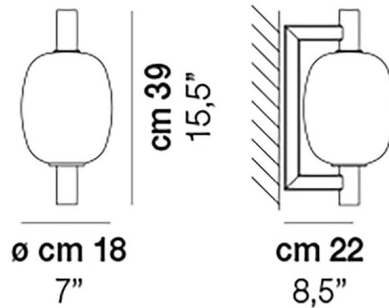

By Vistosi

Description

The Riflesso Wall Sconce showcases the simplicity and elegance of glass as a material with its rounded glass diffuser. Reminiscent of a soap bubble, the glass' lightness and transparency causes the glass to look almost invisible as the reflection of light takes center stage. Riflesso harmoniously accents the surrounding environment while also providing illumination, a perfect merger of form and function. Note: Includes rectangular backplate to cover standard US junction box (not pictured).

Shown in matte gold / smoky

Specifications

COLOR	Smoky
BODY FINISH	Matte Gold
WATTAGE	12W
DIMMER	Standard 120V
DIMENSIONS	7"W x 15.5"H x 8.5"D
INTEGRATED LED MODULE	1 x LED/12W/120V LED

Technical Information