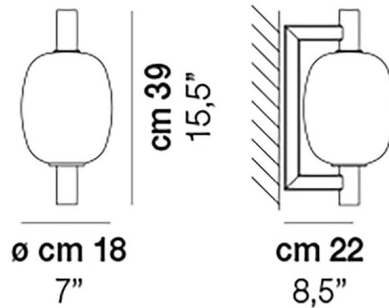

Specifications

COLOR	Smoky
BODY FINISH	Matte Gold
WATTAGE	12W
DIMMER	Standard 120V
DIMENSIONS	7"W x 15.5"H x 8.5"D
INTEGRATED LED MODULE	1 x LED/12W/120V LED

Technical Information

LAMP COLOR	2700K
LUMENS/WATT	125.00
LUMINOUS FLUX	1500 lumens

CLICK TO VIEW PRODUCT

Notes: