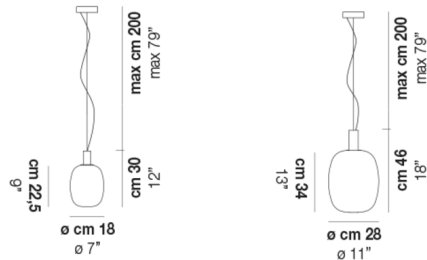

Shown in matte copper / amber

Specifications

COLOR Amber
BODY FINISH Matte Copper
WATTAGE 12W
DIMMER Standard 120V
DIMENSIONS 7"W x 12"H
INTEGRATED LED MODULE 1 x LED/12W/120V LED

Technical Information

PRODUCT DIMENSIONS Cord Length: 79"
LAMP COLOR 2700K
LUMENS/WATT 125.00
LUMINOUS FLUX 1500 lumens