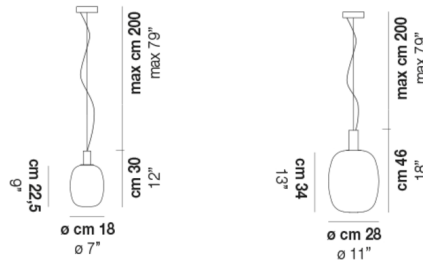

### Specifications

COLOR . . . . . Amber  
BODY FINISH . . . . . Matte Copper  
WATTAGE . . . . . 12W  
DIMMER . . . . . Standard 120V  
DIMENSIONS . . . . . 7"W x 12"H  
INTEGRATED LED MODULE . . . . . 1 x LED/12W/120V LED

### Technical Information

PRODUCT DIMENSIONS . . . . . Cord Length: 79"  
LAMP COLOR . . . . . 2700K  
LUMENS/WATT . . . . . 125.00  
LUMINOUS FLUX . . . . . 1500 lumens

CLICK TO VIEW PRODUCT

Notes: