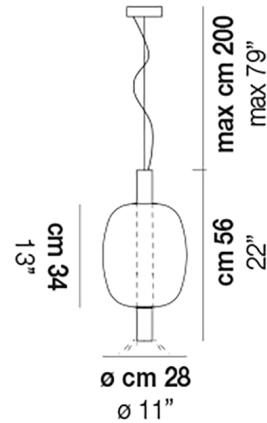

CLICK TO VIEW PRODUCT

Notes: