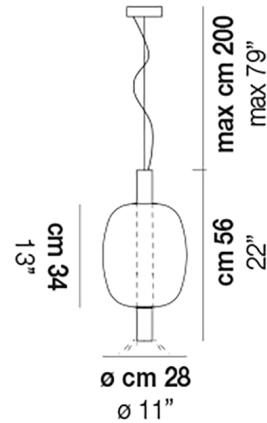

### Specifications

COLOR . . . . . Crystal  
BODY FINISH . . . . . Matte Copper  
WATTAGE . . . . . 9W  
DIMMER . . . . . Standard 120V  
DIMENSIONS . . . . . 11"W x 22"H  
INTEGRATED LED MODULE . . . . . 1 x LED/9W/120V LED