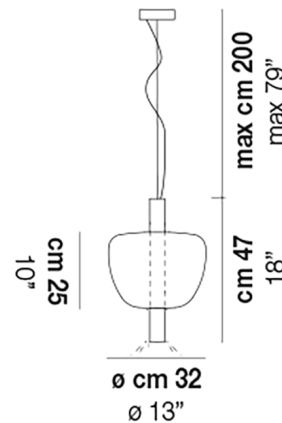

### Specifications

COLOR . . . . . Amethyst  
 BODY FINISH . . . . . Matte Gold  
 WATTAGE . . . . . 9W  
 DIMMER . . . . . Standard 120V  
 DIMENSIONS . . . . . 13"W x 18"H  
 INTEGRATED LED MODULE . . . . . 1 x LED/9W/120V LED

### Technical Information

PRODUCT DIMENSIONS . . . . . Cord Length: 79"  
 LAMP COLOR . . . . . 2700K  
 LUMENS/WATT . . . . . 248.89  
 LUMINOUS FLUX . . . . . 2240 lumens

Shown in matte gold / amethyst