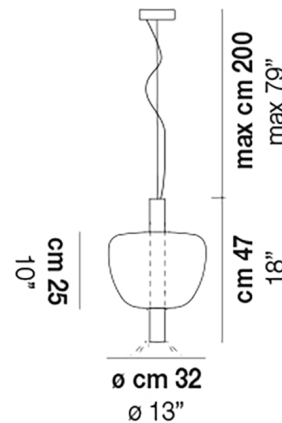

CLICK TO VIEW PRODUCT

Notes: