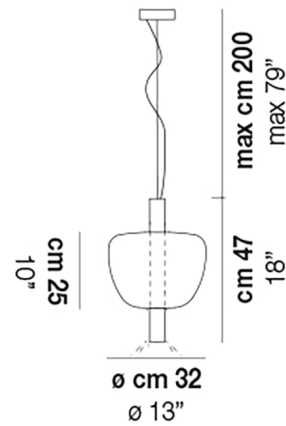

CLICK TO VIEW PRODUCT

Notes: