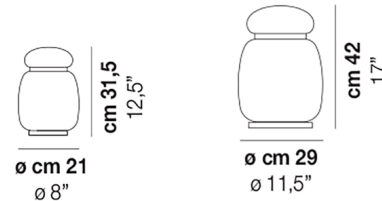

By Vistosi

Description

The Faro Table Lamp features a pair of glass sections joined by a metal ring for a balanced, harmonious expression. The integrated LED light source is housed within a white glass dome to minimize glare while providing softly diffused light. The lower glass portion adds a decorative touch that will complement a variety of interior decor styles. Dimmer switch located on cord.

Shown in painted brass / dark amber

Specifications

COLOR Dark Amber
BODY FINISH Painted Brass
WATTAGE 8.5W
DIMMER Included
DIMENSIONS 8"W x 12.5"H
INTEGRATED LED MODULE 1x LED/8.5W/120V LED

Technical Information