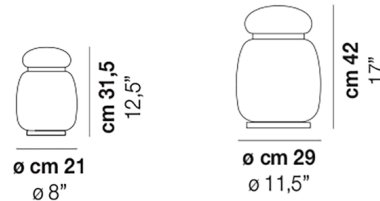

Description

The Faro Table Lamp features a pair of glass sections joined by a metal ring for a balanced, harmonious expression. The integrated LED light source is housed within a white glass dome to minimize glare while providing softly diffused light. The lower glass portion adds a decorative touch that will complement a variety of interior decor styles. Dimmer switch located on cord.

Shown in painted brass / dark amber

Specifications

COLOR Dark Amber
BODY FINISH Painted Brass
WATTAGE 8.5W
DIMMER Included
DIMENSIONS 8"W x 12.5"H
INTEGRATED LED MODULE 1x LED/8.5W/120V LED

Technical Information