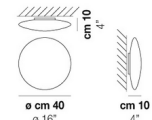

### Specifications

COLOR	N/A
BODY FINISH	White
WATTAGE	12W
DIMMER	Standard 120V
DIMENSIONS	12"W x 12"H x 4"D
INTEGRATED LED MODULE	1 x LED/12W/120V LED