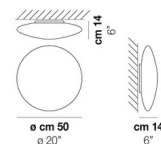

### Specifications

COLOR	N/A
BODY FINISH	White
WATTAGE	12W
DIMMER	Standard 120V
DIMENSIONS	12"W x 12"H x 4"D
INTEGRATED LED MODULE	1 x LED/12W/120V LED