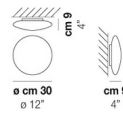

Shown in white

Specifications

COLOR	N/A
BODY FINISH	White
WATTAGE	12W
DIMMER	Standard 120V
DIMENSIONS	12"W x 12"H x 4"D
INTEGRATED LED MODULE	1 x LED/12W/120V LED

Technical Information

LAMP COLOR	2700K
LUMENS/WATT	141.67
LUMINOUS FLUX	1700 lumens