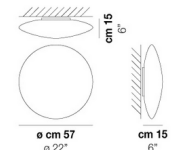

### Specifications

COLOR	N/A
BODY FINISH	White
WATTAGE	12W
DIMMER	Standard 120V
DIMENSIONS	12"W x 12"H x 4"D
INTEGRATED LED MODULE	1 x LED/12W/120V LED