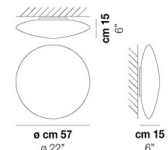

By Vistosi

Description

The Saba LED Wall / Ceiling Light features a lens-shaped diffuser made of blown glass for a minimalist, essential aesthetic that will complement any interior. The matte white glass reduces glare from the integrated LED to produce a warm, uniform glow. May be installed on the wall or ceiling.

Shown in white

Specifications

COLOR	N/A
BODY FINISH	White
WATTAGE	12W
DIMMER	Standard 120V
DIMENSIONS	12"W x 12"H x 4"D
INTEGRATED LED MODULE	1 x LED/12W/120V LED

Technical Information

LAMP COLOR	2700K
LUMENS/WATT	141.67
LUMINOUS FLUX	1700 lumens