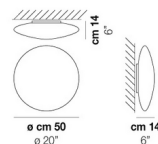

By Vistosi

Description

The Saba LED Wall / Ceiling Light features a lens-shaped diffuser made of blown glass for a minimalist, essential aesthetic that will complement any interior. The matte white glass reduces glare from the integrated LED to produce a warm, uniform glow. May be installed on the wall or ceiling.

Shown in white

Specifications

COLOR	N/A
BODY FINISH	White
WATTAGE	12W
DIMMER	Standard 120V
DIMENSIONS	12"W x 12"H x 4"D
INTEGRATED LED MODULE	1 x LED/12W/120V LED

Technical Information

LAMP COLOR	2700K
LUMENS/WATT	141.67
LUMINOUS FLUX	1700 lumens