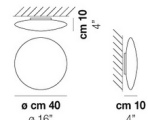

By Vistosi

Description

The Saba LED Wall / Ceiling Light features a lens-shaped diffuser made of blown glass for a minimalist, essential aesthetic that will complement any interior. The matte white glass reduces glare from the integrated LED to produce a warm, uniform glow. May be installed on the wall or ceiling.

Shown in white

Specifications

COLOR	N/A
BODY FINISH	White
WATTAGE	12W
DIMMER	Standard 120V
DIMENSIONS	12"W x 12"H x 4"D
INTEGRATED LED MODULE	1 x LED/12W/120V LED

Technical Information

LAMP COLOR	2700K
LUMENS/WATT	141.67
LUMINOUS FLUX	1700 lumens