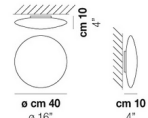

By Vistosi

Description

The Saba LED Wall / Ceiling Light features a lens-shaped diffuser made of blown glass for a minimalist, essential aesthetic that will complement any interior. The matte white glass reduces glare from the integrated LED to produce a warm, uniform glow. May be installed on the wall or ceiling.

Shown in white

Specifications

COLOR	N/A
BODY FINISH	White
WATTAGE	12W
DIMMER	Standard 120V
DIMENSIONS	12"W x 12"H x 4"D
INTEGRATED LED MODULE	1 x LED/12W/120V LED

Technical Information

LAMP COLOR	2700K
LUMENS/WATT	141.67
LUMINOUS FLUX	1700 lumens