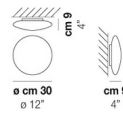

Specifications

COLOR	N/A
BODY FINISH	White
WATTAGE	12W
DIMMER	Standard 120V
DIMENSIONS	12"W x 12"H x 4"D
INTEGRATED LED MODULE	1 x LED/12W/120V LED