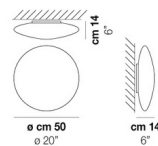

By Vistosi

Description

The Saba LED Wall / Ceiling Light features a lens-shaped diffuser made of blown glass for a minimalist, essential aesthetic that will complement any interior. The matte white glass reduces glare from the integrated LED to produce a warm, uniform glow. May be installed on the wall or ceiling.

Shown in white

Specifications

COLOR	N/A
BODY FINISH	White
WATTAGE	12W
DIMMER	Standard 120V
DIMENSIONS	12"W x 12"H x 4"D
INTEGRATED LED MODULE	1 x LED/12W/120V LED

Technical Information

LAMP COLOR	2700K
LUMENS/WATT	141.67
LUMINOUS FLUX	1700 lumens