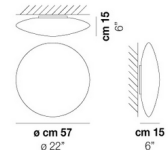

By Vistosi

Description

The Saba LED Wall / Ceiling Light features a lens-shaped diffuser made of blown glass for a minimalist, essential aesthetic that will complement any interior. The matte white glass reduces glare from the integrated LED to produce a warm, uniform glow. May be installed on the wall or ceiling.

Shown in white

Specifications

COLOR	N/A
BODY FINISH	White
WATTAGE	12W
DIMMER	Standard 120V
DIMENSIONS	12"W x 12"H x 4"D
INTEGRATED LED MODULE	1 x LED/12W/120V LED

Technical Information

LAMP COLOR	2700K
LUMENS/WATT	141.67
LUMINOUS FLUX	1700 lumens