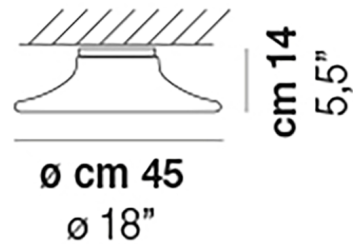

Lightology

lightology.com
866-954-4489
07-06-26

Project: _____

Company: _____

Location: _____ Fixture Type: _____

SPEC #: **VISI487797**

Approved On: _____ Approved By: _____

Incanto Ceiling Light

By Vistosi

Description

The Incanto Ceiling Light features a neutral white colorway and simple, elegant lines that will complement a wide variety of decor styles. The matte white glass reduces glare from the integrated LED to provide warm, uniform illumination.

Specifications

COLOR . . . . . White
BODY FINISH . . . . . Matte White
WATTAGE 12W
DIMMER . . . . . Standard 120V
DIMENSIONS . . . . . 18"W x 5.5"H
INTEGRATED LED MODULE . . . . . 1 x LED/12W/120V LED

Technical Information

LAMP COLOR 2700K
LUMENS/WATT 125.00
LUMINOUS FLUX . . . . . 1500 lumens

Notes:

Shown in matte white / white

CLICK TO VIEW PRODUCT