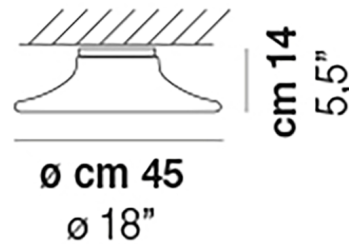

Lightology

lightology.com
866-954-4489
05-21-26

Project: _____

Company: _____

Location: _____ Fixture Type: _____

SPEC #: **VIS1487797**

Approved On: _____ Approved By: _____

Incanto Ceiling Light

By Vistosi

Description

The Incanto Ceiling Light features a neutral white colorway and simple, elegant lines that will complement a wide variety of decor styles. The matte white glass reduces glare from the integrated LED to provide warm, uniform illumination.

Specifications

COLOR . . . . . White
BODY FINISH . . . . . Matte White
WATTAGE 12W
DIMMER . . . . . Standard 120V
DIMENSIONS . . . . . 18"W x 5.5"H
INTEGRATED LED MODULE . . . . . 1 x LED/12W/120V LED

Technical Information

LAMP COLOR 2700K
LUMENS/WATT 125.00
LUMINOUS FLUX . . . . . 1500 lumens

Notes:

Shown in matte white / white

CLICK TO VIEW PRODUCT