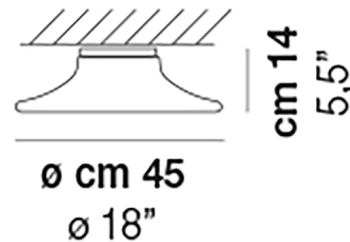

Shown in matte white / white

Specifications

COLOR White
BODY FINISH Matte White
WATTAGE 12W
DIMMER Standard 120V
DIMENSIONS 18"W x 5.5"H
INTEGRATED LED MODULE 1 x LED/12W/120V LED

Technical Information

LAMP COLOR 2700K
LUMENS/WATT 125.00
LUMINOUS FLUX 1500 lumens