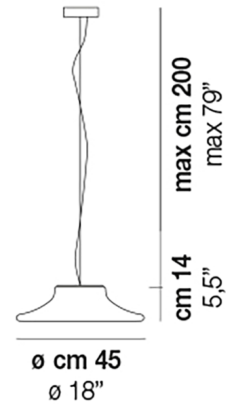

Shown in matte white / white

CLICK TO VIEW PRODUCT

Notes: