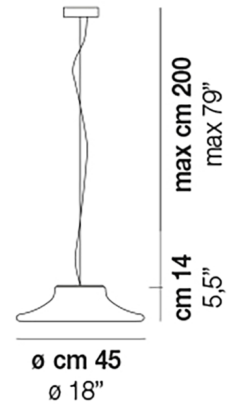

Shown in matte white / white

CLICK TO VIEW PRODUCT

Notes: