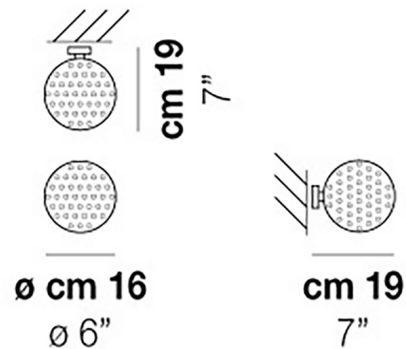

By Vistosi

Description

The Rina Spot Wall / Ceiling Light is inspired by dandelions with its spherical shape and unique lighting effect. The glass is made using a murrine effect, a traditional technique that creates a pattern of translucent white dots and clear spaces. As light passes through the glass, a dazzling pattern of light and shadow is cast upon the fixture's surroundings.

Shown in matte steel / white

Specifications

COLOR White
BODY FINISH Matte Steel
WATTAGE 60W
DIMMER Standard 120V
DIMENSIONS 6"W x 7"H x 7"D
BULB NOT INCLUDED 1 x JCD/G9/60W/120V Halogen
OTHER BULB OPTIONS JCD/G9/120V LED