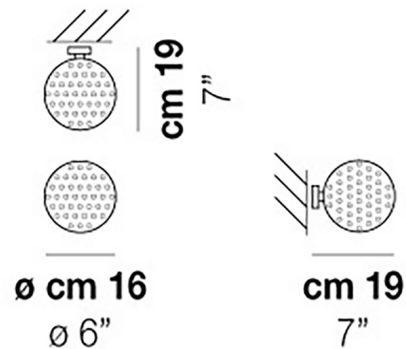

Specifications

COLOR . . . . . White
BODY FINISH . . . . . Matte Steel
WATTAGE 60W
DIMMER . . . . . Standard 120V
DIMENSIONS . . . . . 6"W x 7"H x 7"D
BULB NOT INCLUDED . . . . . 1 x JCD/G9/60W/120V Halogen
OTHER BULB OPTIONS . . . . . JCD/G9/120V LED

CLICK TO VIEW PRODUCT

Notes: