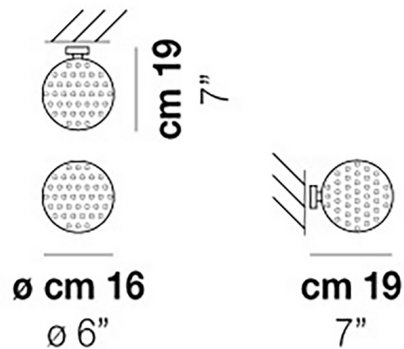

### Specifications

COLOR . . . . . White  
BODY FINISH . . . . . Matte Steel  
WATTAGE . . . . . 9W  
DIMMER . . . . . Standard 120V  
DIMENSIONS . . . . . 6"W x 7"H x 6"D  
INTEGRATED LED MODULE . . . . . 1 x LED/9W/120V LED

### Technical Information

LAMP COLOR . . . . . 2700K  
LUMENS/WATT . . . . . 122.22  
LUMINOUS FLUX . . . . . 1100 lumens

Shown in matte steel / white

CLICK TO VIEW PRODUCT

Notes: