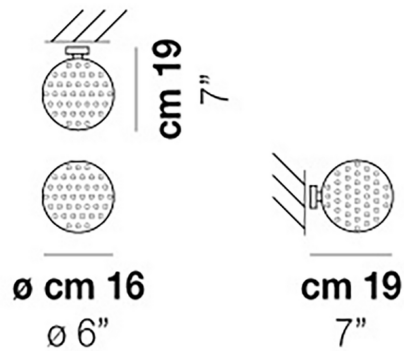

CLICK TO VIEW PRODUCT

Notes: