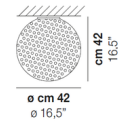

Shown in matte steel / glossy white

Specifications

COLOR	Glossy White
BODY FINISH	Matte Steel
WATTAGE	60W
DIMMER	Standard 120V
DIMENSIONS	10"W x 12"H
BULB NOT INCLUDED	1 x A19/Medium (E26)/60W/120V Incandescent
OTHER BULB OPTIONS	1 x A19/Medium (E26)/120V LED