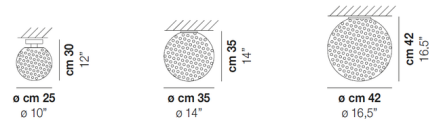

### Specifications

COLOR	Glossy White
BODY FINISH	Matte Steel
WATTAGE	60W
DIMMER	Standard 120V
DIMENSIONS	10"W x 12"H
BULB NOT INCLUDED	1 x A19/Medium (E26)/60W/120V Incandescent
OTHER BULB OPTIONS	1 x A19/Medium (E26)/120V LED