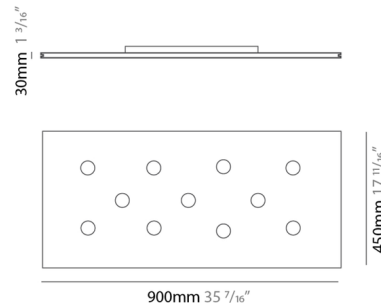

CLICK TO VIEW PRODUCT

Notes: