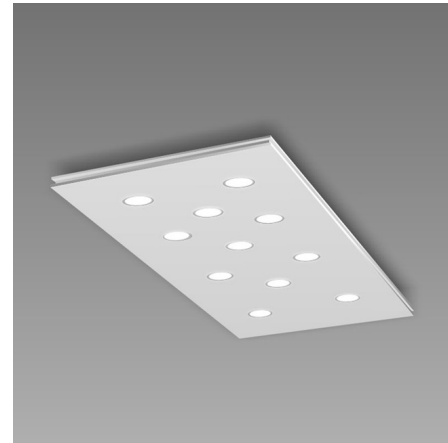

Lightology

lightology.com
866-954-4489
05-30-26

Project: _____

Company: _____

Location: _____ Fixture Type: _____

SPEC #: **ZAN1487933**

Approved On: _____ Approved By: _____

Pop Ceiling Light

By ZANEEN design

Description

Pop is offered in surface or suspension applications, with various LED spotlight configurations depending on the size. Operating on a 120V direct line, the geometric profile of Pop characterizes the polished and modern design both aesthetically and chromatically.

Specifications

COLOR . . . . . N/A
BODY FINISH . . . . . Grey
WATTAGE 49.5W
DIMMER . . . . . Low Voltage Electronic
DIMENSIONS . . . . . 35.43"W x 1.18"H
INTEGRATED LED MODULE . . . . . 11 x LED/4.5W/120V LED
COUNTRY OF ORIGIN . . . . . Italy

Technical Information

LAMP LIFE . . . . . 50000 hours
COLOR RENDERING . . . . . 90 CRI
LAMP COLOR 3000K
LUMENS/WATT 855.56
LUMINOUS FLUX . . . . . 3850 lumens

Shown in grey