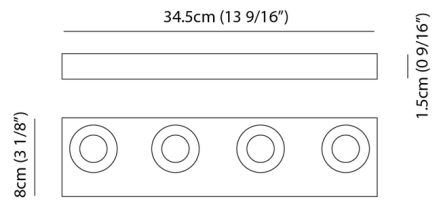

### Description

Shell is a flat square fixture that is offered in surface applications. The number of LED spots included in the fixtures depends on the size. This square ceiling and wall light features a minimal design that empowers a space without invading the room.

### Specifications

COLOR	N/A
BODY FINISH	Black
WATTAGE	18W
DIMMER	Low Voltage Electronic
DIMENSIONS	13.562"W x 0.562"H x 3.125"D
INTEGRATED LED MODULE	4 x LED/4.5W/120V LED
COUNTRY OF ORIGIN	Italy