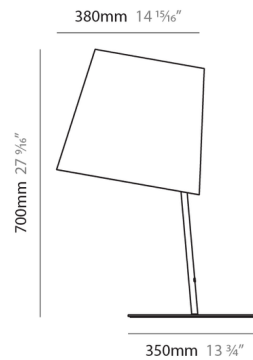

By ZANEEN design

Description

Excentrica is table lamp that redefine the classic 'lampshade'. With an off-set shade, leaning at a 120 degree angle it revives the classic look. This modernized lamp reflects creativity and traditionalism all in one, and would be ideally suited in contemporary reading spaces that are looking to add an eccentric fixture. In-line On/Off switch

Shown in white

Specifications

COLOR	N/A
BODY FINISH	White
WATTAGE	7W
DIMMER	N/A
DIMENSIONS	14.938"W x 27.56"H
BULB NOT INCLUDED	1 x A19/Medium (E26)/7W/120V LED
COUNTRY OF ORIGIN	Spain

CLICK TO VIEW PRODUCT