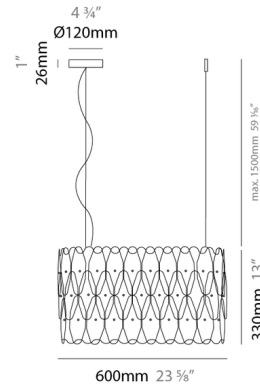

### Specifications

COLOR	N/A
BODY FINISH	Copper
WATTAGE	21W
DIMMER	Standard 120V
DIMENSIONS	23.62"W x 13"H
BULB NOT INCLUDED	3 x A19/Medium (E26)/7W/120V LED
COUNTRY OF ORIGIN	Italy

### Technical Information

PRODUCT DIMENSIONS	Cable Length: 59"
--------------------	-------------------

CLICK TO VIEW PRODUCT

Notes: