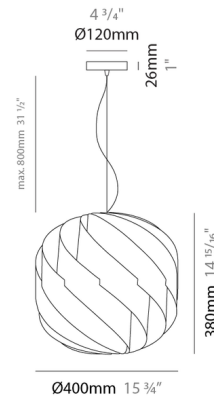

Description

Globe is a series of portable, surface and suspension fixtures that showcase a fluid and balanced spiral. Essential yet impactful, these fixtures instantly create a refined and tasteful atmosphere. Globe is an ideal series for a variety of different application settings and design styles.

Shown in white

Specifications

COLOR	N/A
BODY FINISH	White
WATTAGE	7W
DIMMER	Standard 120V
DIMENSIONS	15.75"W x 14.93"H
BULB NOT INCLUDED	1 x A19/Medium (E26)/7W/120V LED
COUNTRY OF ORIGIN	Italy

CLICK TO VIEW PRODUCT