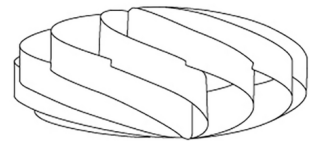

By ZANEEN design

Description

Swirl, born as a sister collection of the Globe line, embodies a mathematic ideal of beauty. The design of this contemporary luminaire is a decomposed yet regular, delicate and distinct solid, made of the lightweight Polilux material. This decorative light fixture would be ideally suited for residential applications looking to add a soft elegance to their space.

Shown in white

Ø400mm 15 3/4"

Specifications

COLOR	N/A
BODY FINISH	White
WATTAGE	7W
DIMMER	Standard 120V
DIMENSIONS	15.75"W x 7.48"H
BULB NOT INCLUDED	1 x A19/Medium (E26)/7W/120V LED
COUNTRY OF ORIGIN	Italy