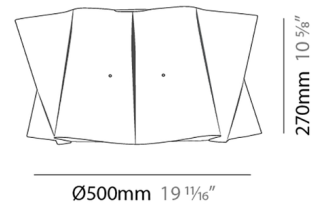

### Specifications

COLOR	N/A
BODY FINISH	White
WATTAGE	7W
DIMMER	Standard 120V
DIMENSIONS	19.68"W x 10.62"H
BULB NOT INCLUDED	1 x A19/Medium (E26)/7W/120V LED
COUNTRY OF ORIGIN	Italy

CLICK TO VIEW PRODUCT