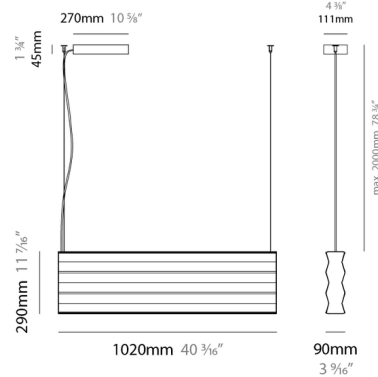

### Specifications

COLOR	N/A
BODY FINISH	Gray
WATTAGE	50W
DIMMER	Not Dimmable
DIMENSIONS	40.18"L x 3.563"W x 11.43"H
INTEGRATED LED MODULE	1 x LED/50W/120-277V LED
COUNTRY OF ORIGIN	Italy