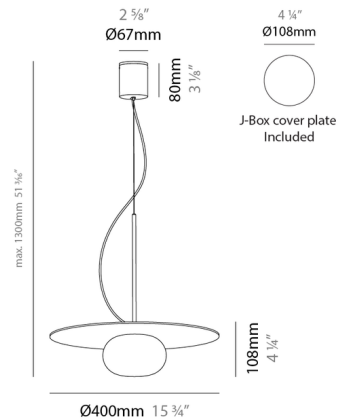

Shown in ash wood / opal

Specifications

COLOR	Opal
BODY FINISH	Ash Wood
WATTAGE	4.8W
DIMMER	Standard 120V
DIMENSIONS	15.75"W x 4.25"H
BULB NOT INCLUDED	1 x JCD/G9/4.8W/120V LED
COUNTRY OF ORIGIN	Spain

Technical Information

PRODUCT DIMENSIONS Maximum Overall Height: 51.188"

CLICK TO VIEW PRODUCT

Notes: