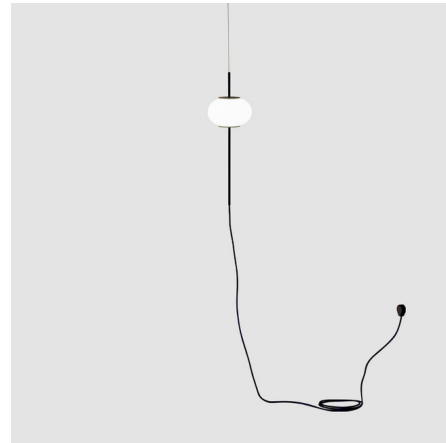

Description

Astros is a lighting system that brings harmony to environments and allows you to create different configurations. It has the same effect as when we look at the constellations in the sky - the forms that the systems create can transport us to a moment of contemplation and serenity. Astros is a system with infinite variants that offers a solution to common situations in lighting design - stairwells, halls and large spaces, or restaurants that are seeking intimate lighting. The Astros collection is a great option for projects seeking consistency and unity throughout the space.

Shown in matte black / opal

Specifications

COLOR	Opal
BODY FINISH	Matte Black
WATTAGE	9.6W
DIMMER	N/A
DIMENSIONS	5.87"W x 3.87"H
BULB NOT INCLUDED	2 x JCD/G9/4.8W/120V LED
COUNTRY OF ORIGIN	Spain

CLICK TO VIEW PRODUCT