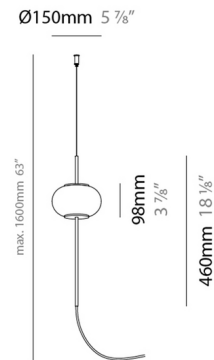

Shown in matte black / opal

Specifications

COLOR	Opal
BODY FINISH	Matte Black
WATTAGE	9.6W
DIMMER	N/A
DIMENSIONS	5.87"W x 3.87"H
BULB NOT INCLUDED	2 x JCD/G9/4.8W/120V LED
COUNTRY OF ORIGIN	Spain

CLICK TO VIEW PRODUCT