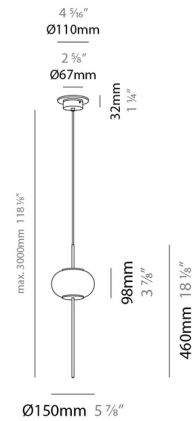

Shown in matte black / opal

Specifications

COLOR	Opal
BODY FINISH	Matte Black
WATTAGE	9.6W
DIMMER	Standard 120V
DIMENSIONS	5.87"W x 18.125"H
BULB NOT INCLUDED	2 x JCD/G9/4.8W/120V LED
COUNTRY OF ORIGIN	Spain