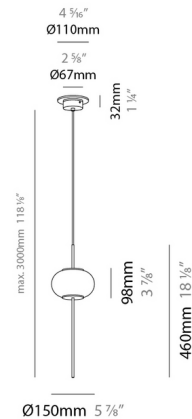

Shown in matte black / opal

Specifications

| | |
|-------------------|--------------------------|
| COLOR | Opal |
| BODY FINISH | Matte Black |
| WATTAGE | 9.6W |
| DIMMER | Standard 120V |
| DIMENSIONS | 5.87"W x 18.125"H |
| BULB NOT INCLUDED | 2 x JCD/G9/4.8W/120V LED |
| COUNTRY OF ORIGIN | Spain |