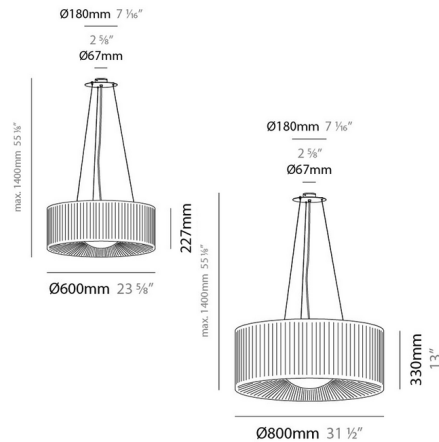

Specifications

COLOR	Ecru
BODY FINISH	Matte Black
WATTAGE	12W
DIMMER	Standard 120V
DIMENSIONS	23.62"W x 8.93"H
BULB NOT INCLUDED	1 x A19/Medium (E26)/12W/120V LED
COUNTRY OF ORIGIN	Spain

Technical Information

PRODUCT DIMENSIONS Maximum Overall Height: 55.125"

Shown in matte black / ecru

CLICK TO VIEW PRODUCT

Notes: