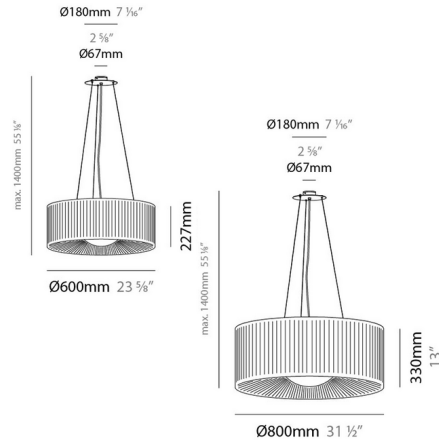

Specifications

COLOR	Ecru
BODY FINISH	Matte Black
WATTAGE	12W
DIMMER	Standard 120V
DIMENSIONS	23.62"W x 8.93"H
BULB NOT INCLUDED	1 x A19/Medium (E26)/12W/120V LED
COUNTRY OF ORIGIN	Spain

Technical Information

PRODUCT DIMENSIONS Maximum Overall Height: 55.125"

Shown in matte black / ecru

CLICK TO VIEW PRODUCT

Notes: